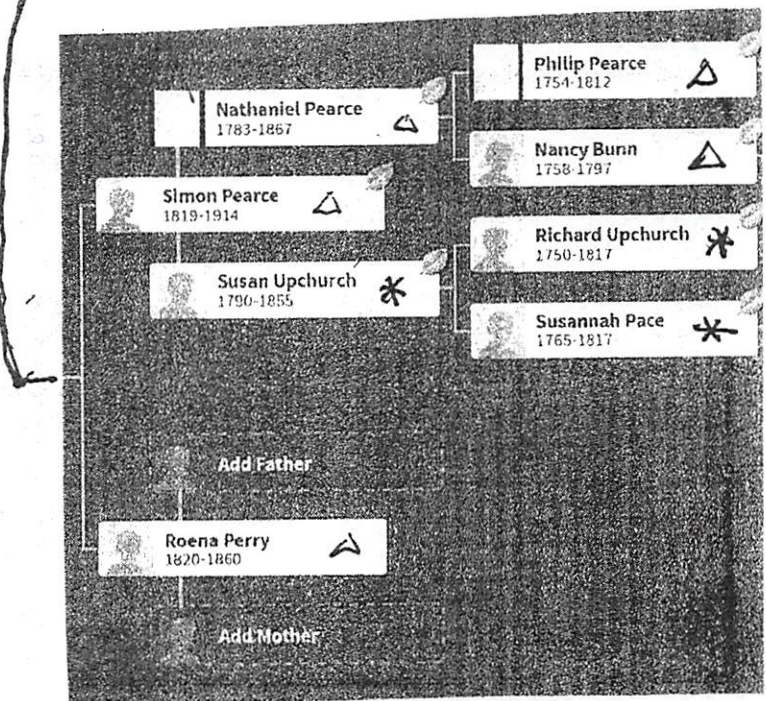

* RPU Note 20 MAR 2013
These three entries are incorrect. Richard U, III took Susannah Pace as his 2nd wife late in life and they had no issue. Nor was there a daughter Susan U among the 8 children by his first wife.