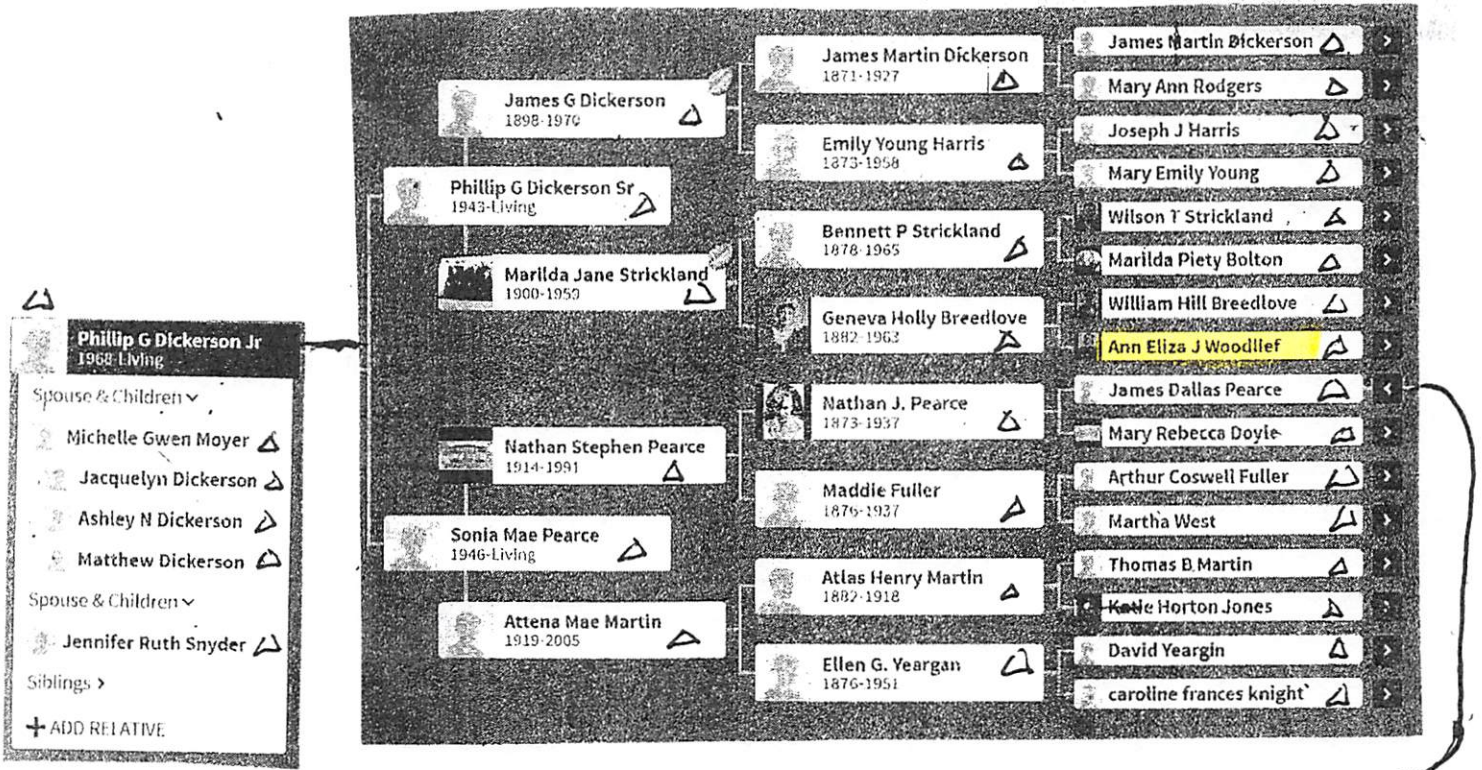

ANN ELIZAJ

WOODLIEF

Phillip G. Dickerson, Jr a new cooperator supplied the sketch below to RPU in an email dated 20 MAR 2018. He lives near Green Level in Wake Co, NC. These records are presumed correct except for the three entries marked *