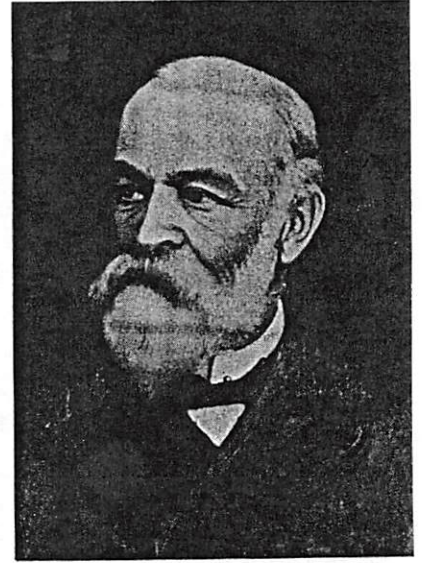

ZEBULON BAIRD VANCE

BOOK: TAR HEEL EDITOR BY JOSEPHUS DANIELS - 1939
Some excerpts of interest to RPH 4 APR 2008
OPPOSITE PAGE 257

Upper left: Thomas J. Jarvis, Governor of North Carolina, 1877-1885, Minister to Brazil, and United States Senator. Upper right: Charles M. Stedman, Lieutenant Governor and long the only Confederate officer in the Federal Congress. Lower left: Zebulon Baird Vance, Civil War Governor and United States Senator from 1879 to 1894. Lower right: Matthew Whitaker Ransom, General in the Confederate Army and United States Senator from 1872-1895.