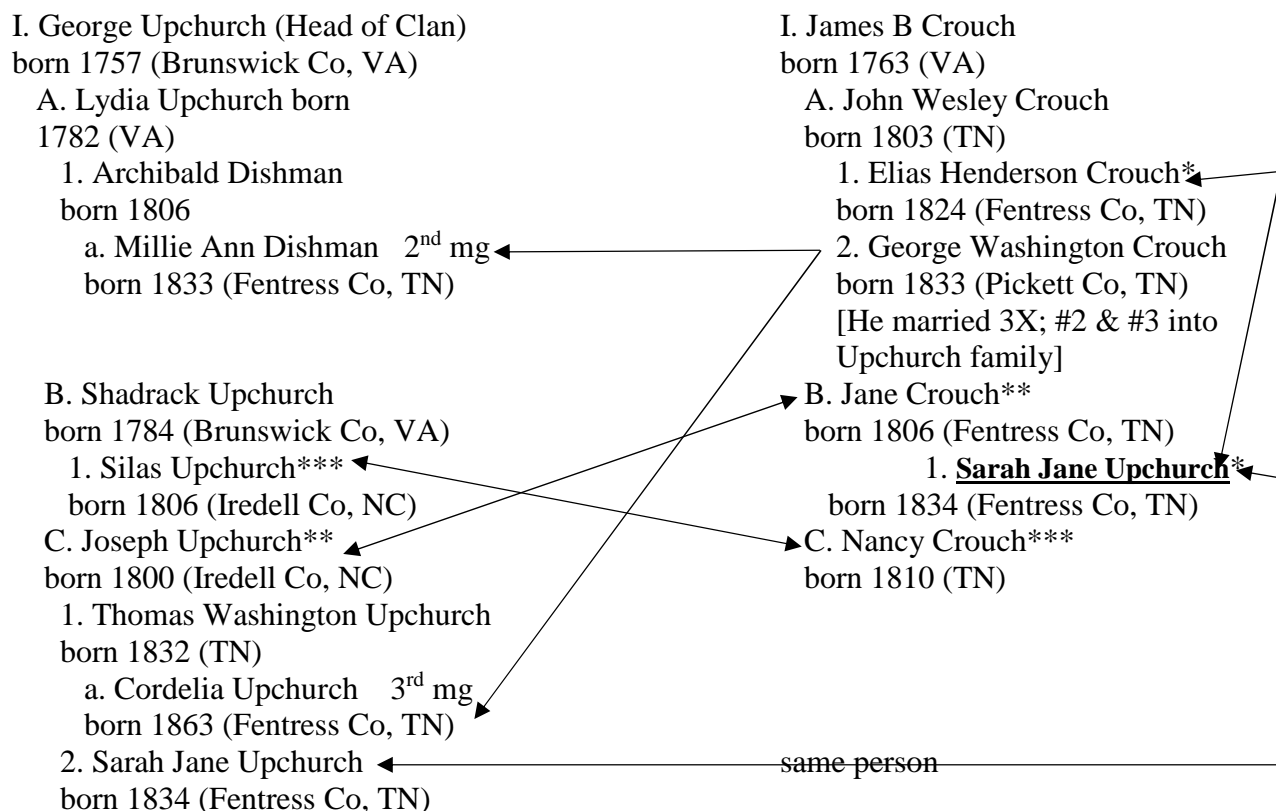

married ( ) Joseph Upchurch, son of George Upchurch – Head of Clan.

E. Nancy Crouch born 18 Aug 1810 (TN) died (TN)

married ( ) Silas Upchurch, son of Shadrack Upchurch, grandson of George Upchurch – Head of Clan

F. Martha Crouch born 1813 (TN) died 1855

married ( ) John Campbell

(no number) RPU analysis of Upchurch-Crouch intermarriages starting in the early 1800s

* Elias Henderson and Sarah Jane Upchurch were first cousins. They married about 1852. Sarah Jane appears in both family trees above.

** Joseph Upchurch and Jane Crouch married 1823

*** Silas Upchurch and Nancy Crouch married 1828