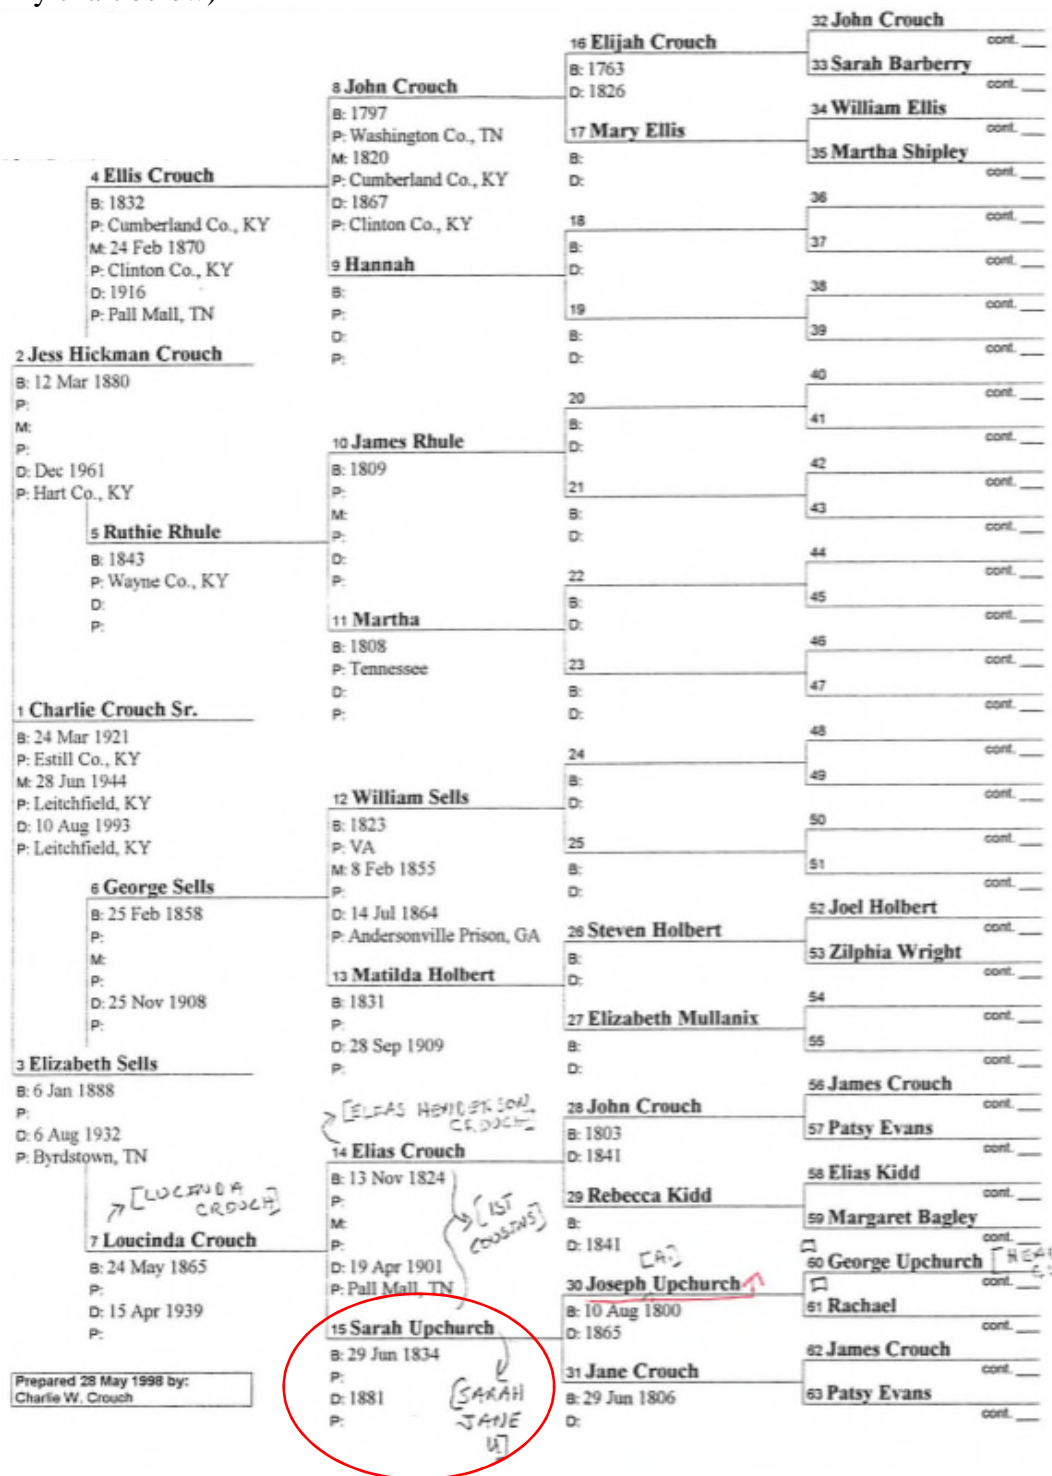

(no number) Pedigree Chart received in letter 28 May 1998 Charlie W Crouch to RPU. He is son of Charlie Crouch, Sr

(see family chart below)