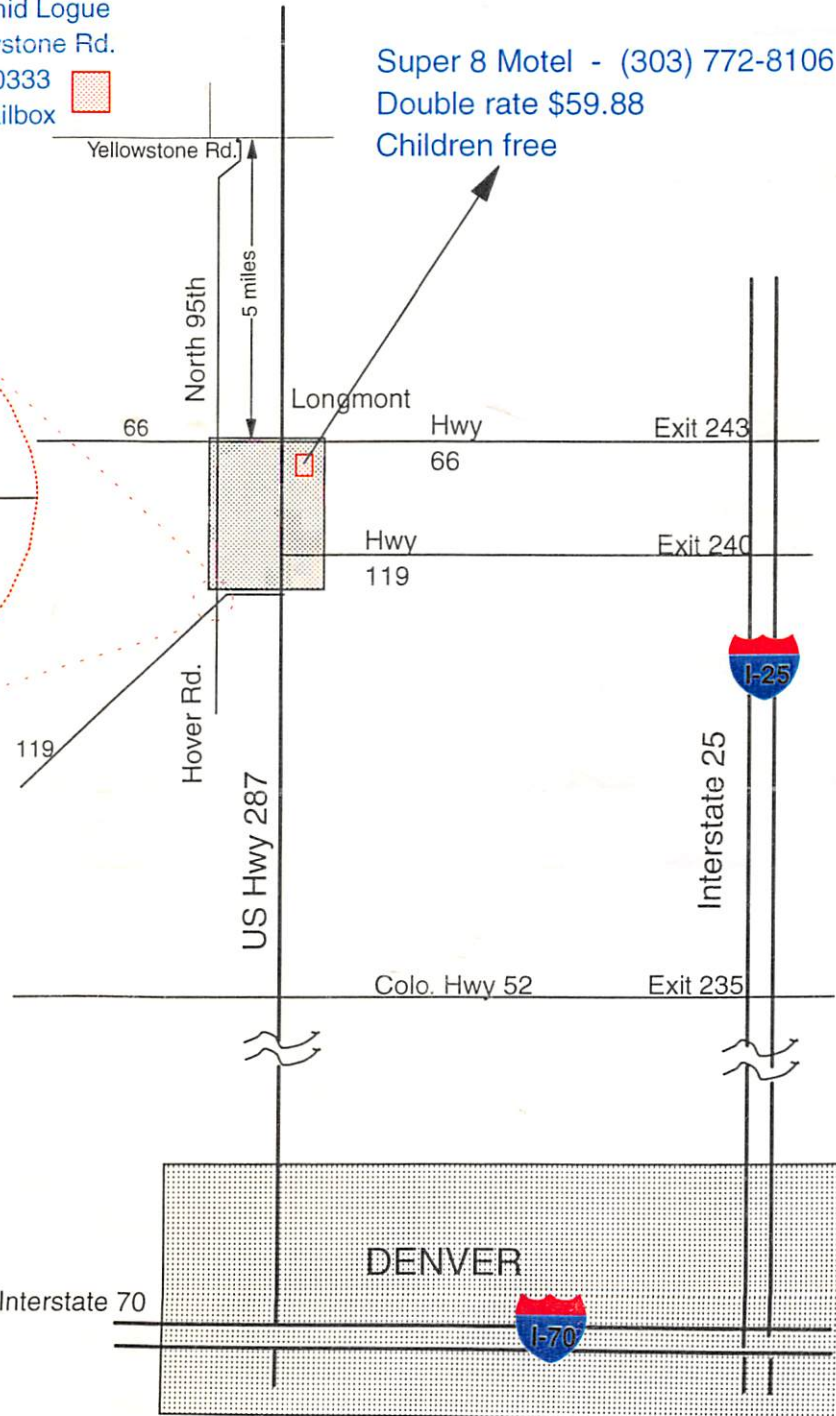

Raintree Motel - (303) 776-2000  
Double rate \$104.00  
Children free

Info on RV facilities & local motels on map sheet