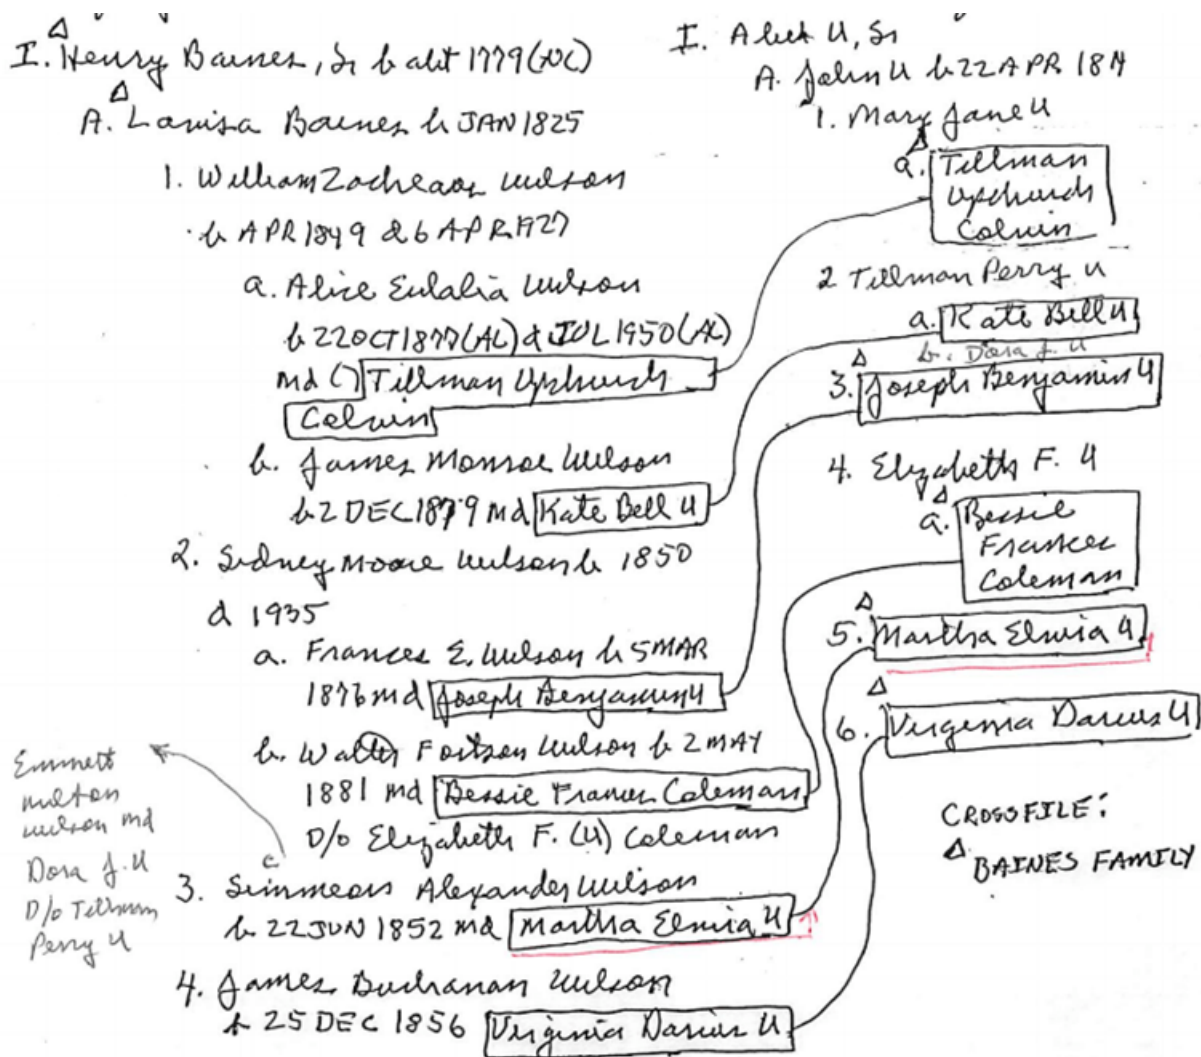

[Note: Martha Elvira Upchurch is #3 on left side of graphic above and #5 on right side of the same graphic – CJM 3 Aug 2021]

(1) See 20 Jul 1979 letter Julia Elizabeth Upchurch to RPU

Martha Elvira Upchurch born 17 Feb 1853 died 8 Mar 1942 married 24 Aug 1873 Simeon Wilson. She is daughter of John Upchurch (XID – 3776) grandson of Abel Upchurch (XID – 489), great grandson of William Upchurch (XID – 160 Head of Clan). [Error – instead of William Upchurch, should be Richard Upchurch, II – RPU]

(2) See letter 9 Jun 1981 James Roy Taylor to RPU

Martha Elvira Upchurch is daughter of Joh Upchurch of the William Upchurch, IV/Abel Upchurch, Sr Sub – clan. Error: should be Abel Upchurch, Sr/ John Upchurch Sub-clan

(3) See sheet received 17 Jul 1981 by RPU from Fred Upton Upchurch, Sr