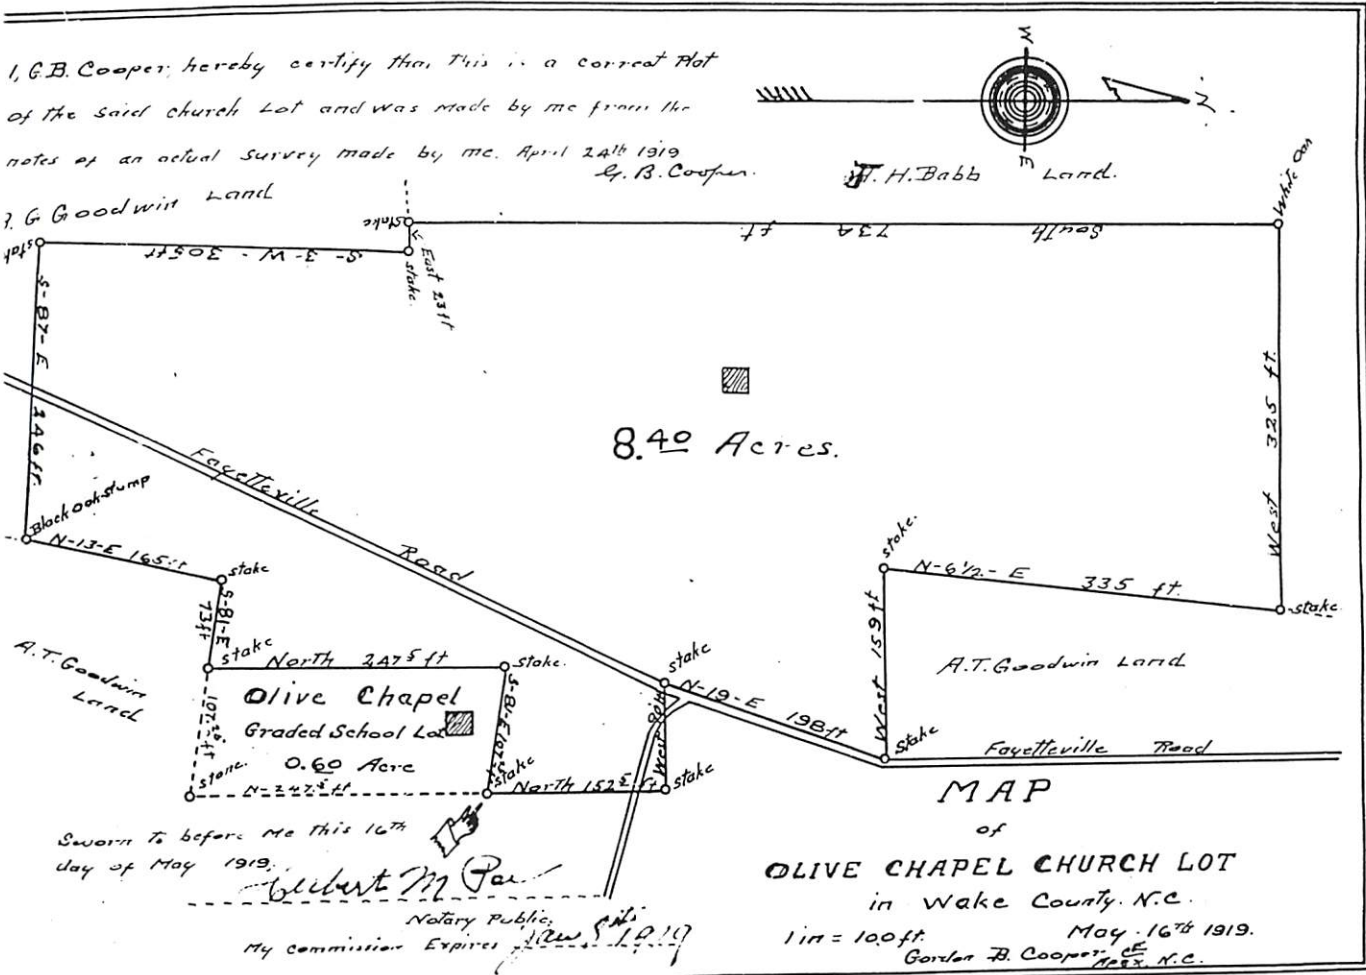

2

WILLIAM H

PENNEY

TO RPU FROM WAKE CO, NC REGISTER OF DEEDS OFFICE 19 DEC 2005 41

B-1

PASSING UPON CERTIFICATE-ORDER OF REGISTRATION

STATE OF NORTH CAROLINA }
WAKE COUNTY

The foregoing certificate of Herbert M. Poe a Notary Public

of the State of North Carolina

is adjudged to be correct. Let the instrument, with the certificates, be registered.

Witness my hand, this 24th day of June 1919.

Clerk Superior Court.

Filed for registration at 11 o'clock a.m. June 24 1919, and registered in the office of the Register of Deeds for Wake County, in Book 1918 Page 117

Wm H Penney
By M. R. Medlin Register of Deeds.
Deputy

CROSS FILE :

- Δ GORDON B. COOPER
- Δ HERBERT M. POE
- Δ WM H. PENNEY
- Δ M. R. MEDLIN
- Δ J. H. BABB
- Δ B. G. GOODWIN
- Δ A. T. GOODWIN

LY TO IRENE KITTINGER & ANN GREBENG 24 DEC 2005

Book 1918 Page 117