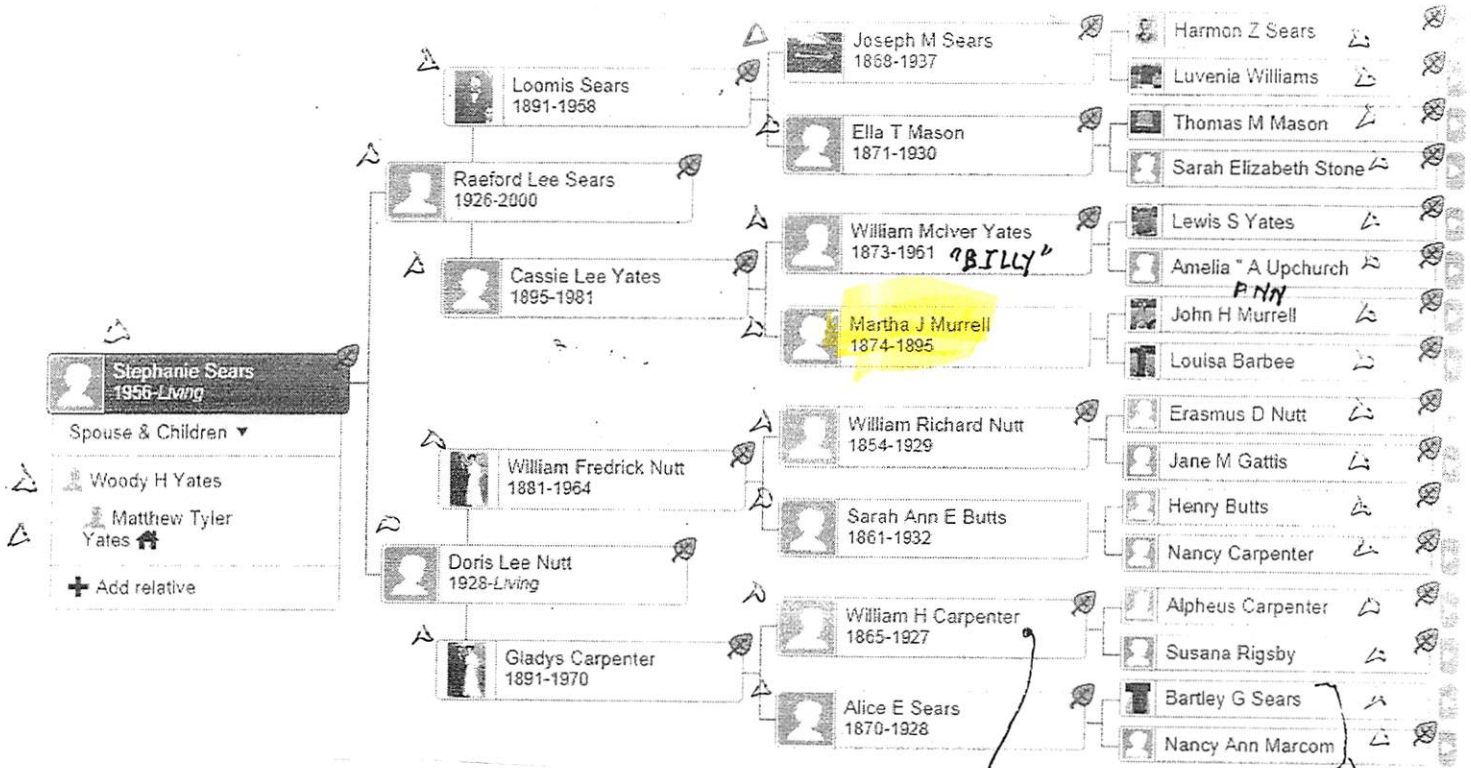

MARTHA J

MURRELL

Input from email 23 SEP 2014 Matthew Tyler Yates
of RPA. He is of the Nathan U, I/ Butts U Subclass
This ancestry chart for his mother nee STEPHANIE
SEARS reveals many ancestors who lived in
NC on the Watauga/Chattooga Border. RPA 30 NOV 2014

ADDITIONAL LINKAGES:

- I. LEWIS S. YATES MD (?) AMELIA ANN U
- II. MATTHEW THOMAS YATES
- III. HERMAN YATES
- IV. WOODY YATES
- V. MATTHEW TYLER YATES

3RD ME FOR BGS

FOUNDER OF THE
CARPENTER FARM SUPPLY
JW CARPENTER/CARY/
MORRISVILLE