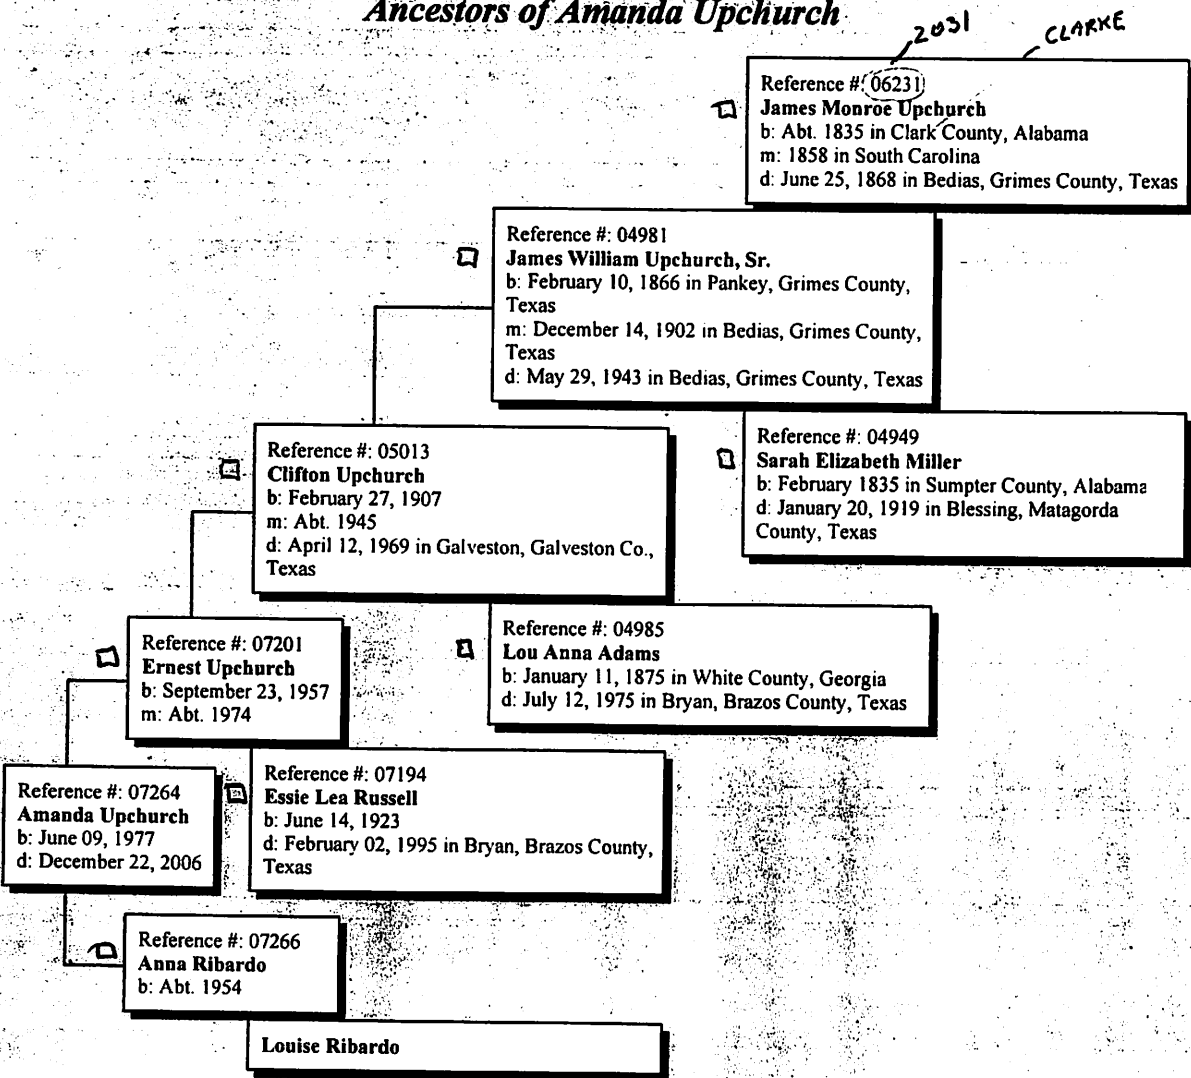

PHILLIP NMN MCKINNEY

7

XID. 16891

EMAIL FROM PM TO RPU 24 DEC 2006

Subject: Death of Amanda Upchurch
From: Phillip McKinney <philmckinney@sbcglobal.net>
Date: Sun, Dec 24, 2006 1:19 pm
To: Robert Upchurch <phil@upchurchstory.com>

Dear Robert,
please find attached a copy of Amanda Upchurch in Rich Text. This is her obituary as recorded by the Bryan Eagle. Also is attached a copy of "Amanda Upchurch.pdf." which is a family ancestor tree of Amanda including the individual numbering system which you use. I hope you can download and print this information. Katie will be mailing it to you also in case you cannot. Let me know.

Phillip McKinney

Ancestors of Amanda Upchurch

OBIT OF AMANDA MAARE PLACED IN HER BIOFILE