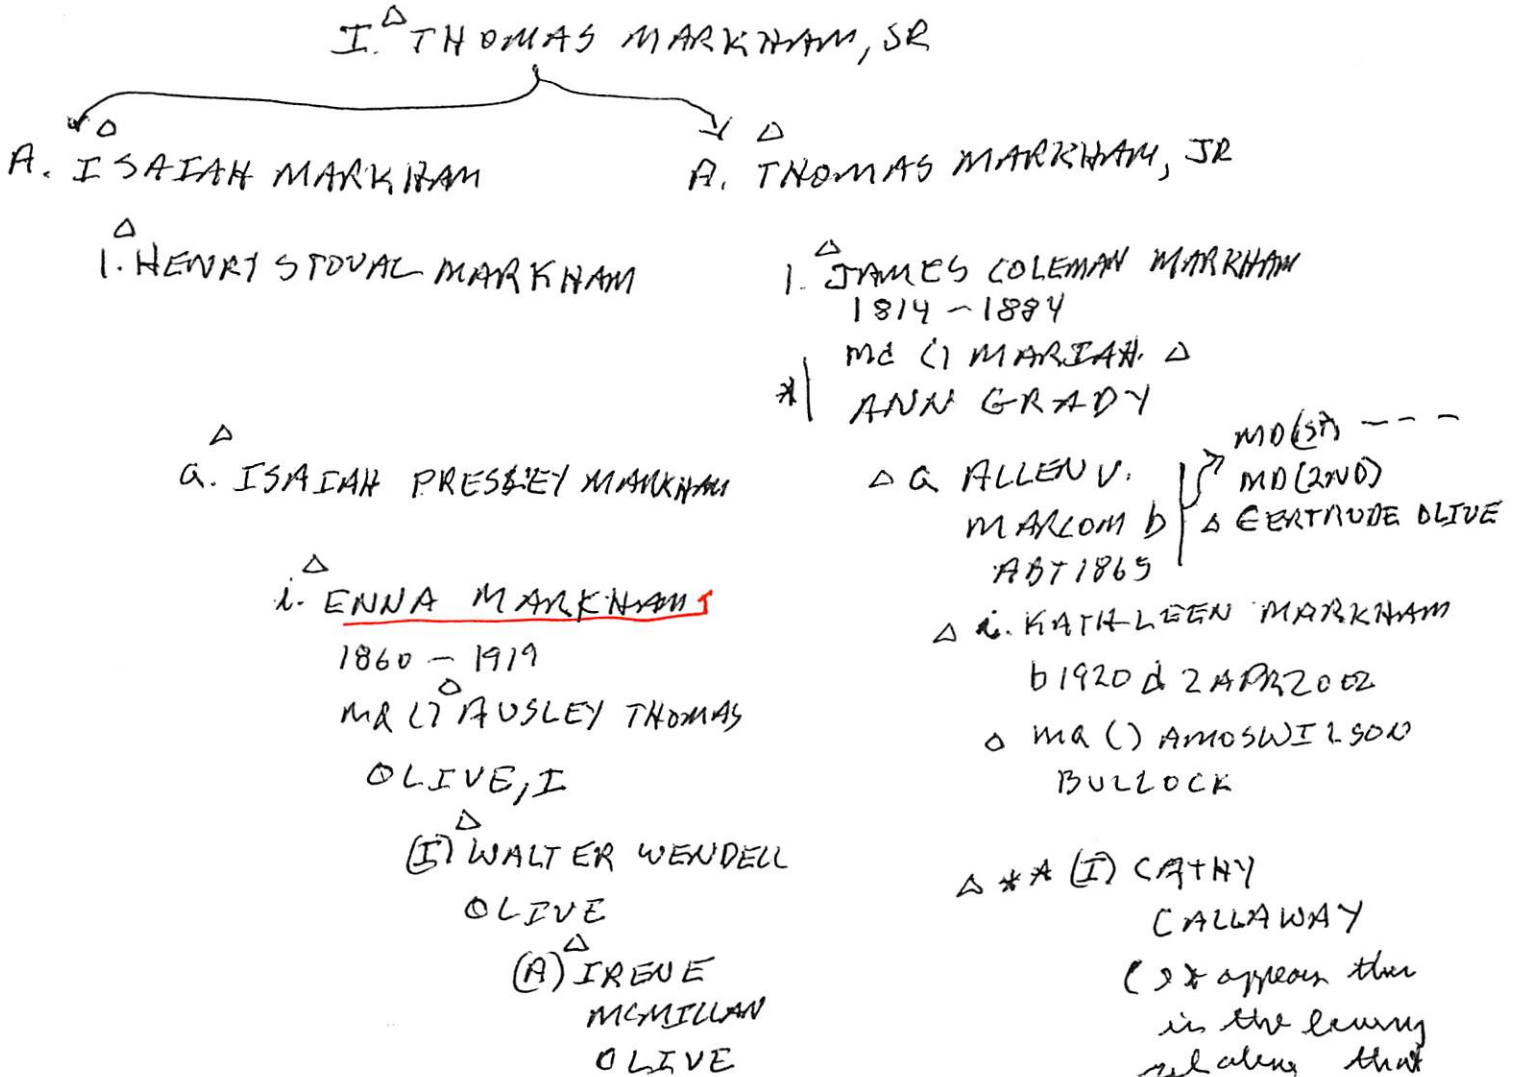

ENNA

① MARKHAM

○ Input by phone on 30 MAY 2008 to RPK from Irene Allen
Re more details on her membership in the Markham Family
(sometimes spelled MARCOM) - & Re her awareness of being
descendant of James C. Marcom via his son Allen.

Irene also mentions along with Cathy
a James T Marcom - how he fits
is not clear to RPK.

* Later records by RPK show Mariah Ann Grady was D/o
^Δ MARK GRADY md 1821 ^Δ Martha Ship - ancestor of RPK