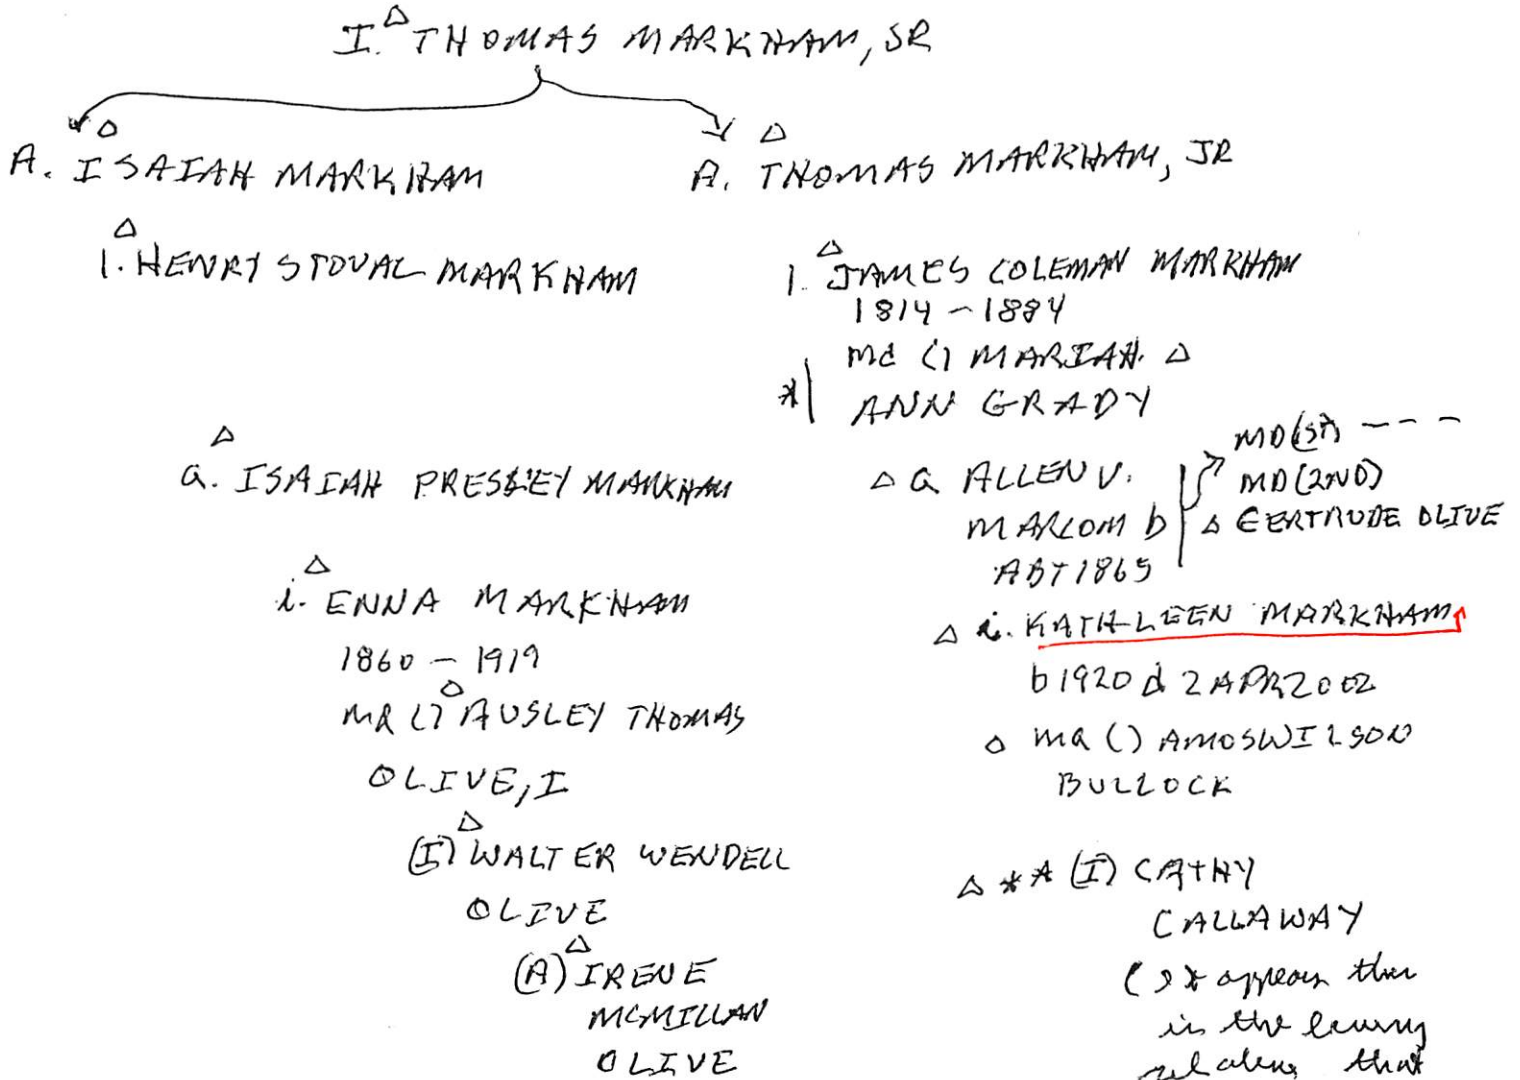

KATHLEEN

MARKHAM

Input by phone on 30 MAY 2008 to RPU from Irene Allen
Re more details on her membership in the Markham Family
(sometimes spelled MARCOM) - & Re her awareness of Jerry
descendants of James C. Marcom via his son Allen.

Irene also mentions along with Cathy
a James T Marcom - how he fits
is not clear to RPU.

* Later records by RPU show Marian Ann Grady was d/o
MARK GRADY md 1821 Martha Ship - ancestor of RPU