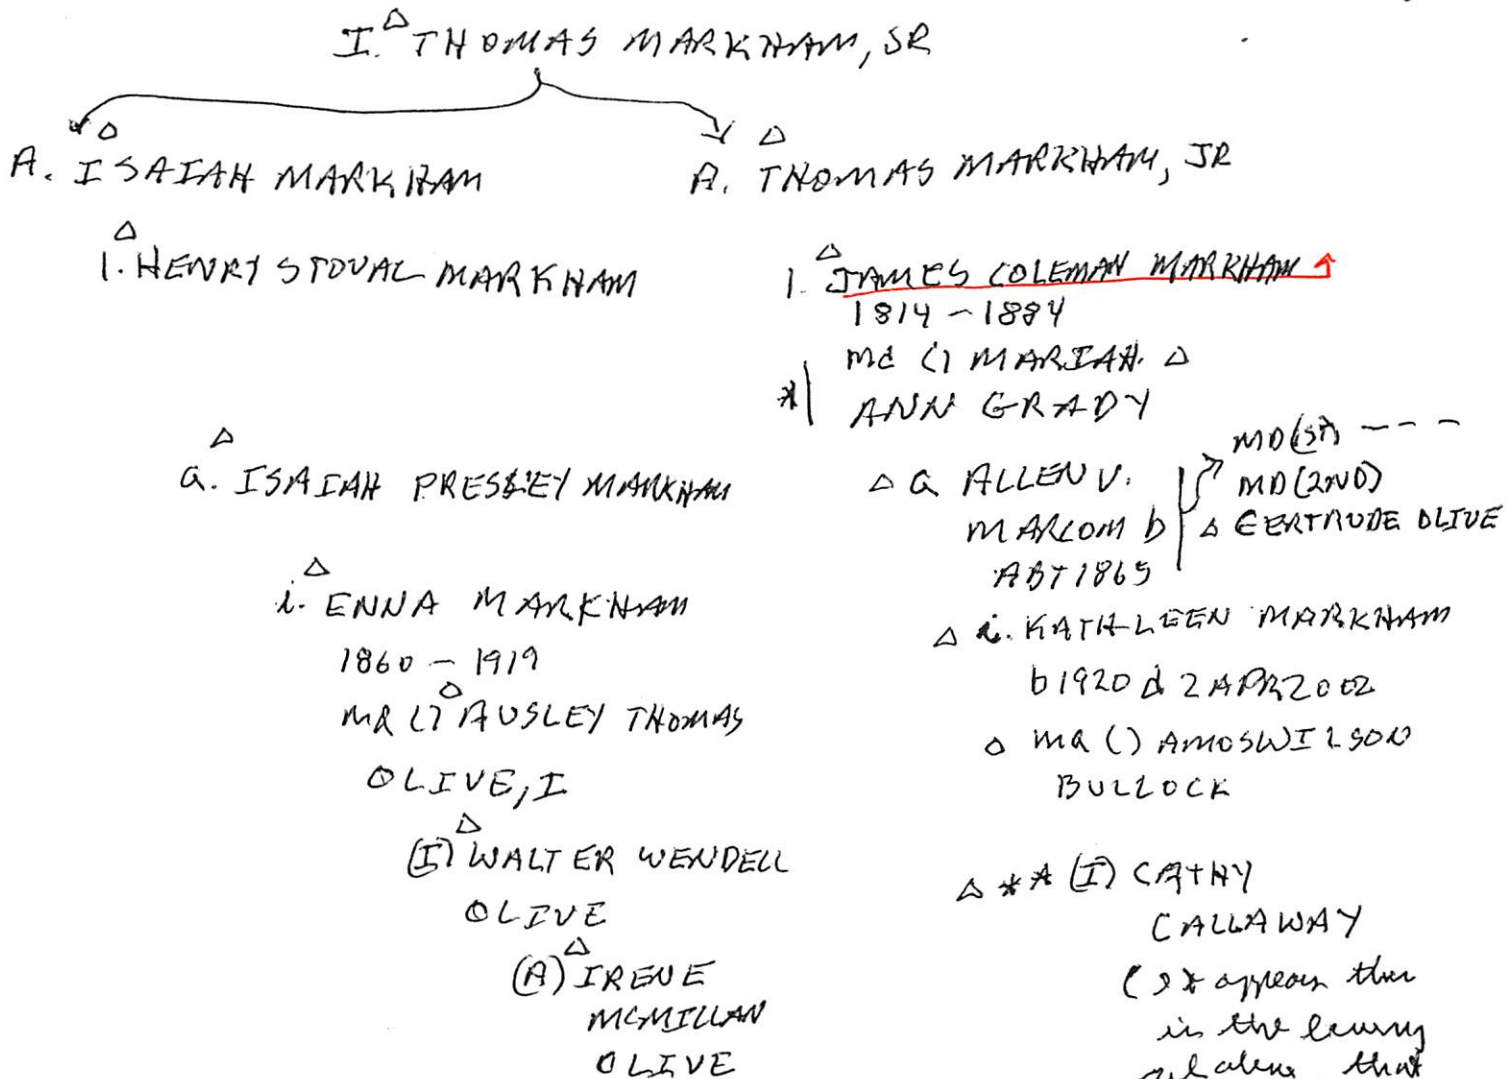

JAMES COLEMAN MARKHAM

Input by phone on 30 MAY 2008 to RPU from Irene Allen
Re more details on her membership in the Markham Family
(sometimes spelled MARCOM) - & Re her awareness of Jerry
descendants of James C. Marcom via his son Allen.

Irene also mentions along with Cathy
a James T Marcom - how he fits
in not clear to RPU.

MO(37) ---
MO(2ND)
A. ALLEN V. MARCOM b }
A. ETRUDE OLIVE
I. KATHLEEN MARKHAM
b. 1920 d. 2 APR 2002
M. C. AMOS WILSON
BULLOCK
A. CATHY
CALLAWAY
( ) appears that
in the family
relation that
Irene contacted
after the 2002
death.

* Later records by RPU show Marian Ann Grady was d/o
MARK GRADY md 1821 Martha Ship - ancestor of RPU