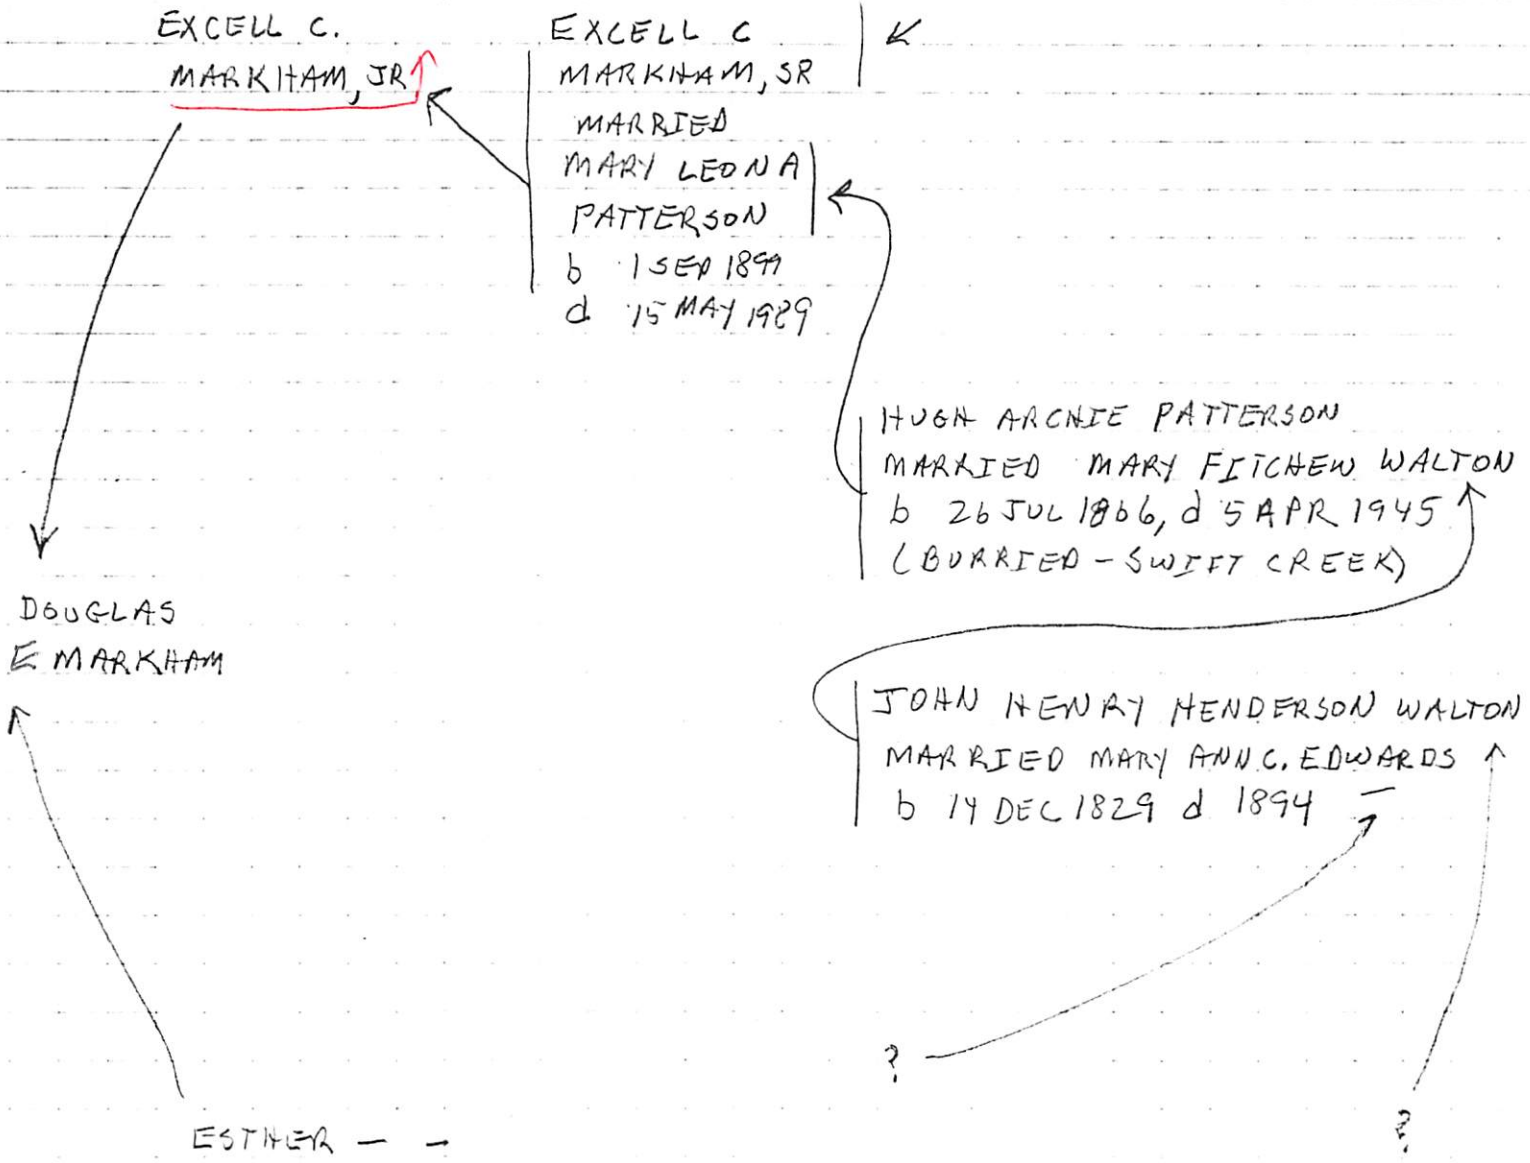

EXCELL C

MARKHAM, JR

ANCESTRY OF DOUGLAS E. MARKHAM
(SEE PACKET 22 DEC 1997 FROM HIM TO RPU)

— — MARKCOM

EXCELL C.
MARKHAM, JR

EXCELL C
MARKHAM, SR
MARRIED
MARY LEONA
PATTERSON
b 1 SEP 1899
d 15 MAY 1989

HUGH ARCHIE PATTERSON
MARRIED MARY FITCHEW WALTON
b 26 JUL 1866, d 5 APR 1945
(BURIED - SWIFT CREEK)

JOHN HENRY HENDERSON WALTON
MARRIED MARY ANN C. EDWARDS
b 14 DEC 1829 d 1894

DOUGLAS
E MARKHAM

ESTHER — —

CALAMESE EDWARDS?

HIGH ANCESTOR?
UTLEY ANCESTOR?