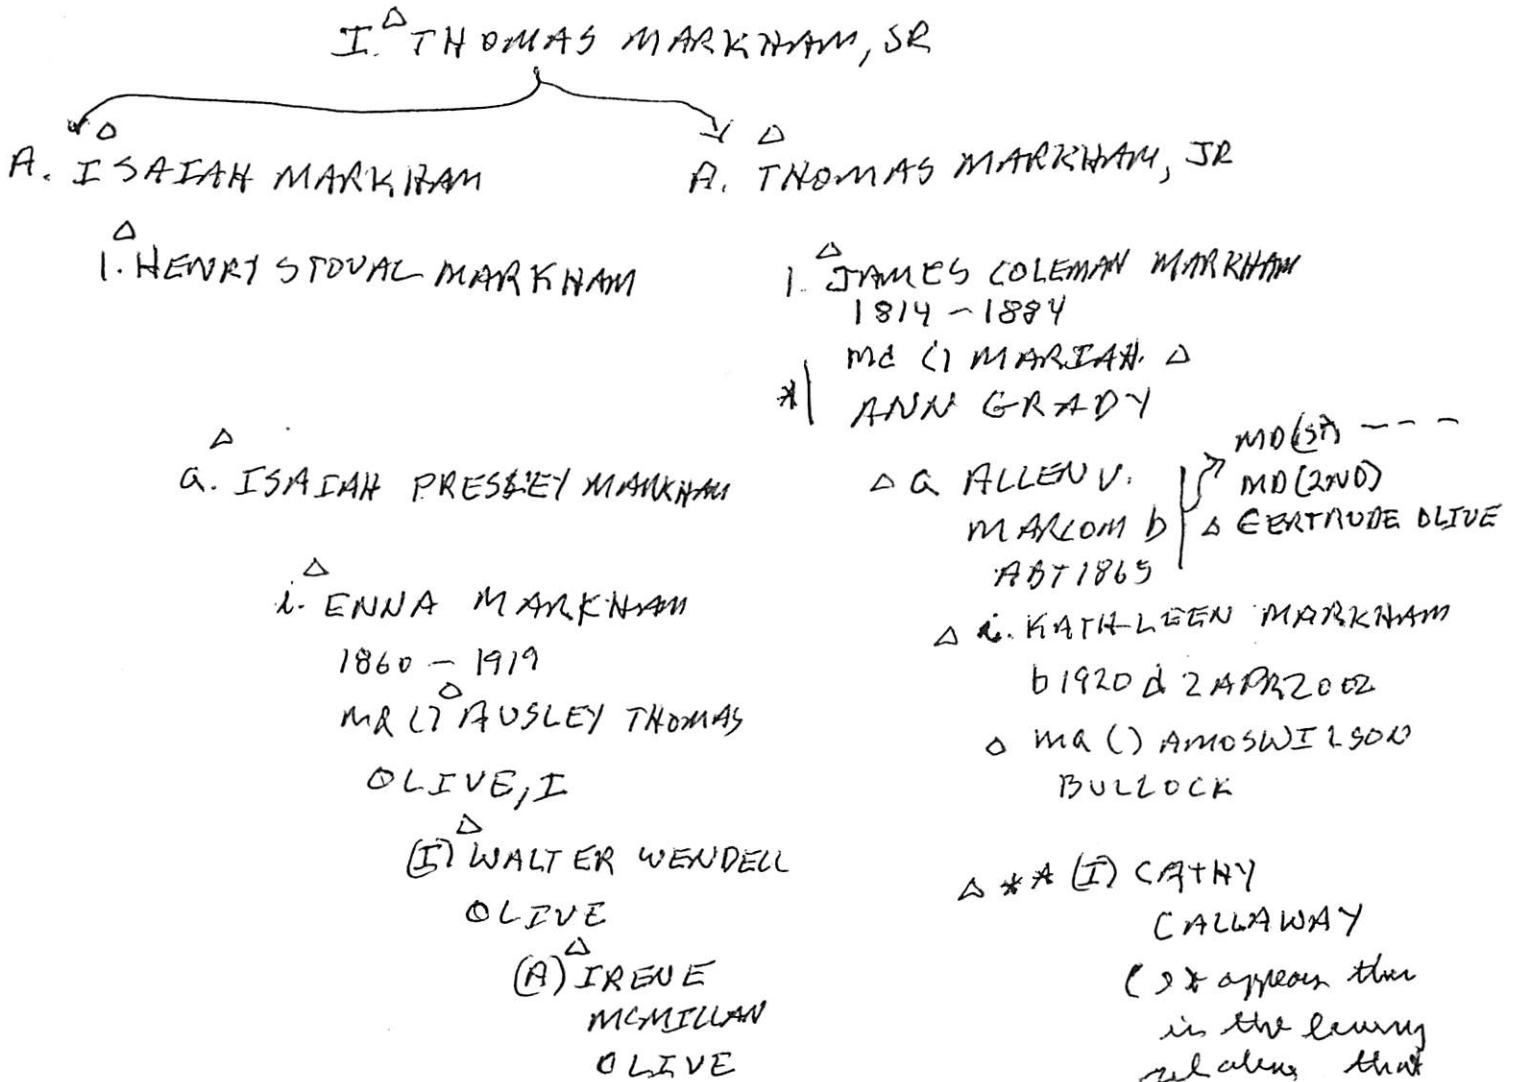

JAMES T

MARCOM

Input by phone on 30 MAY 2008 to RPU from Irene Allen
Re more details on her membership in the Markham Family
(sometimes spelled MARCOM) - & Re her awareness of Jerry
descendants of James C. Marcom via his son Allen.

Irene also mentions along with Cathy
a James T Marcom how he felt
is not clear to RPU.

* Later records by RPU shows Marian Ann Grady was d/o
MARK GRADY md 1821 Martha Shupp - ancestor of RPU