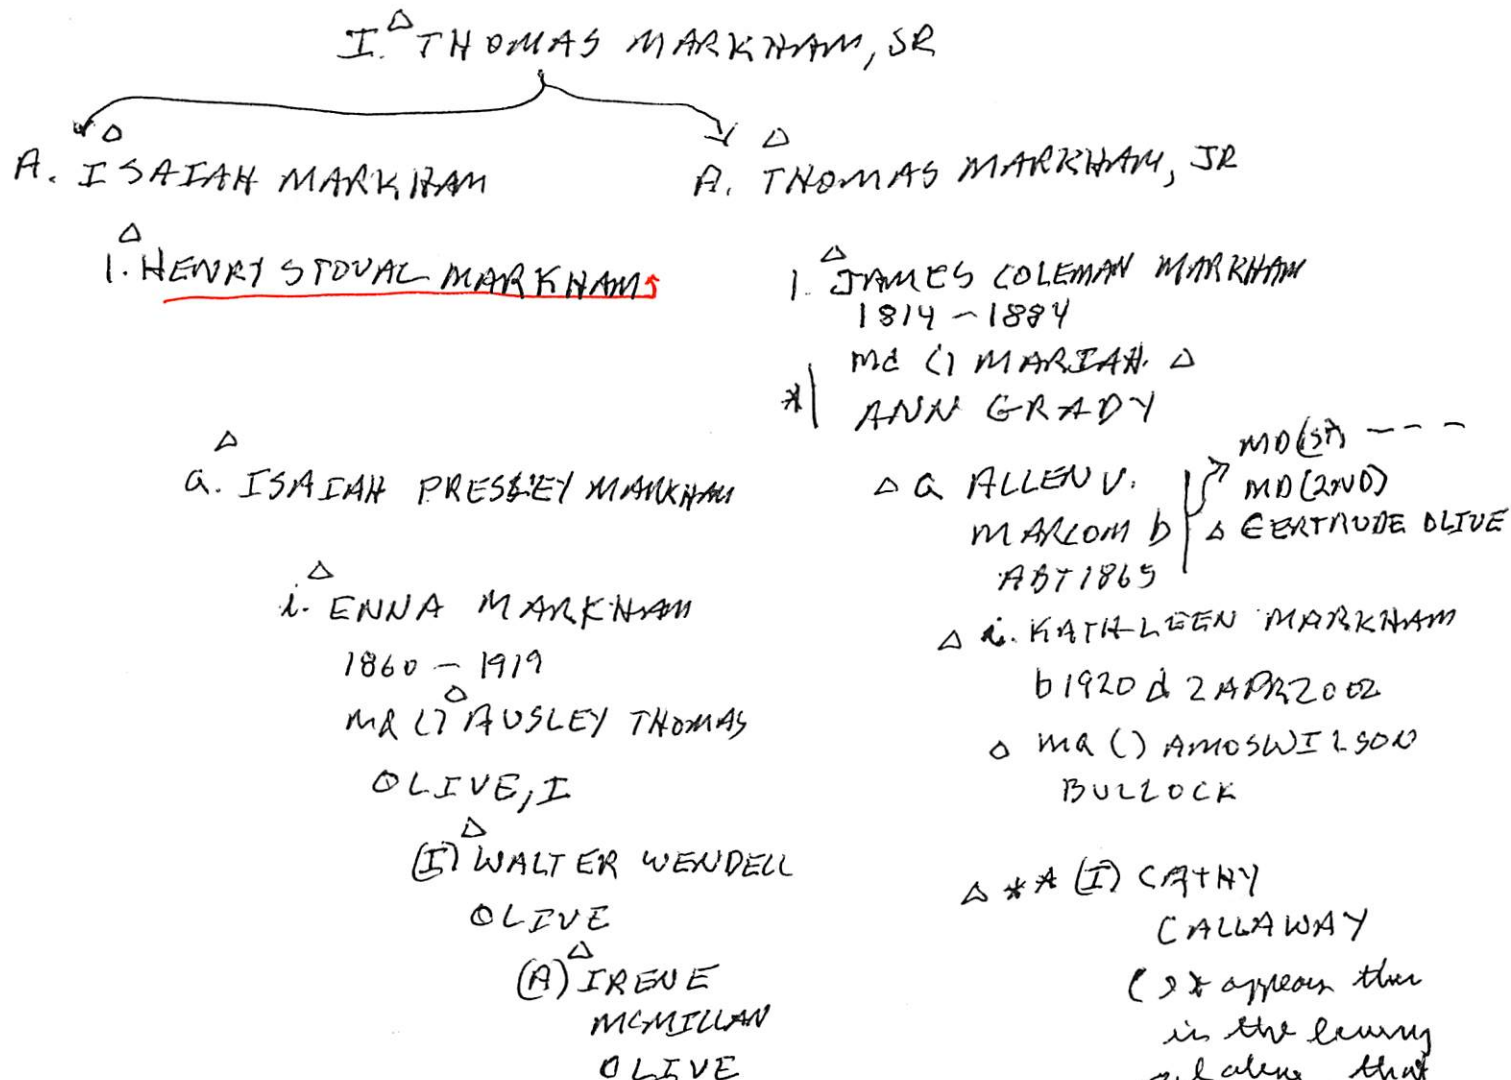

HENRY STOVALL MARKHAM

Input by phone on 30 MAY 2008 to RPA from Irene Allen
Re more details on her membership in the Markham Family
(sometimes spelled MARCOM) - & Re her awareness of Henry
descendants of James C. Marcom via his son Allen.

Irene also mentions along with Cathy
a James T Marcom - how he fits
is not clear to RPA.

MO (ST) ---
MO (2ND)
GERTRUDE OLIVE
CATHEY
CALLAWAY
( ) appears there
in the Henry
relation that
Irene contacted
after the 2002
death.

* Later records by RPA show Mariah Ann Grady was D/o
MARK GRADY md 1821 Martha Shipp - ancestor of RPA