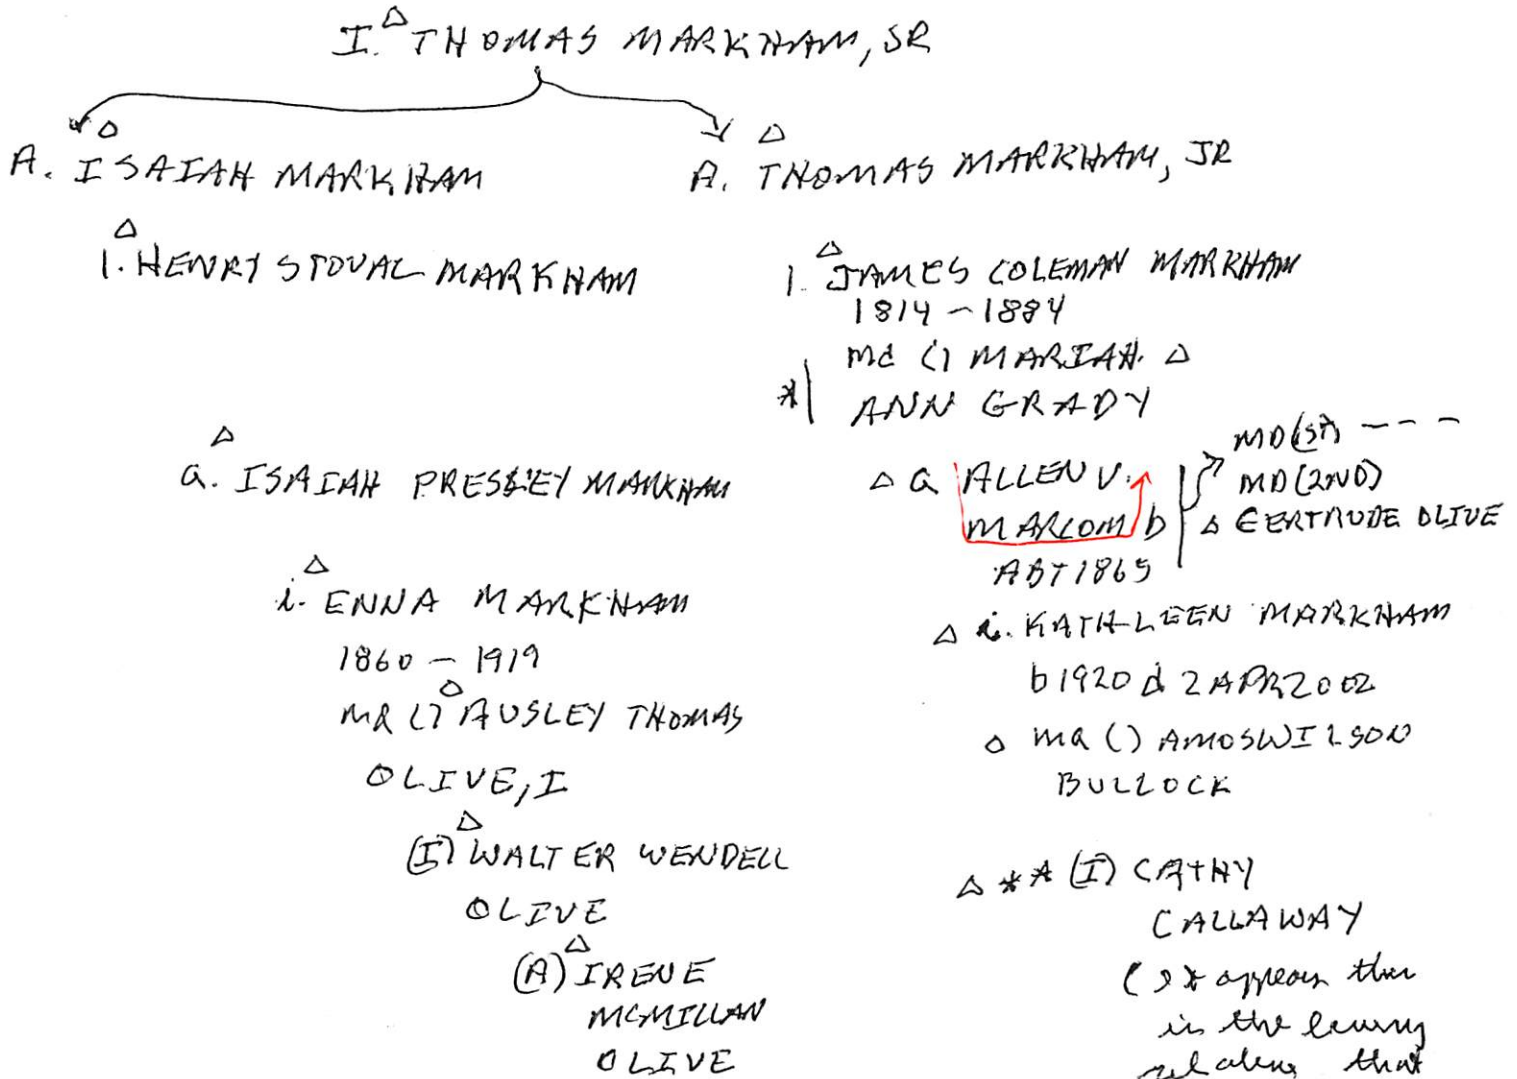

ALLEN VANCE (7) MARCOM

Input by phone on 30 MAY 2008 to RPA from Irene Allen
Re more details on her membership in the Markham Family
(sometimes spelled MARCOM) - & Re her awareness of Jerry
descendants of James C. Marcom via his son Allen.

Irene also mentions along with Cathy
a James T Marcom - how he fits
in not clear to RPA.

(*) appears there
is the family
relation that
Irene contacted
after the 2002
death.

* Later records by RPA show Marian Ann Grady was d/o
MARK GRADY md 1821 Martha Shipp - ancestor of RPA