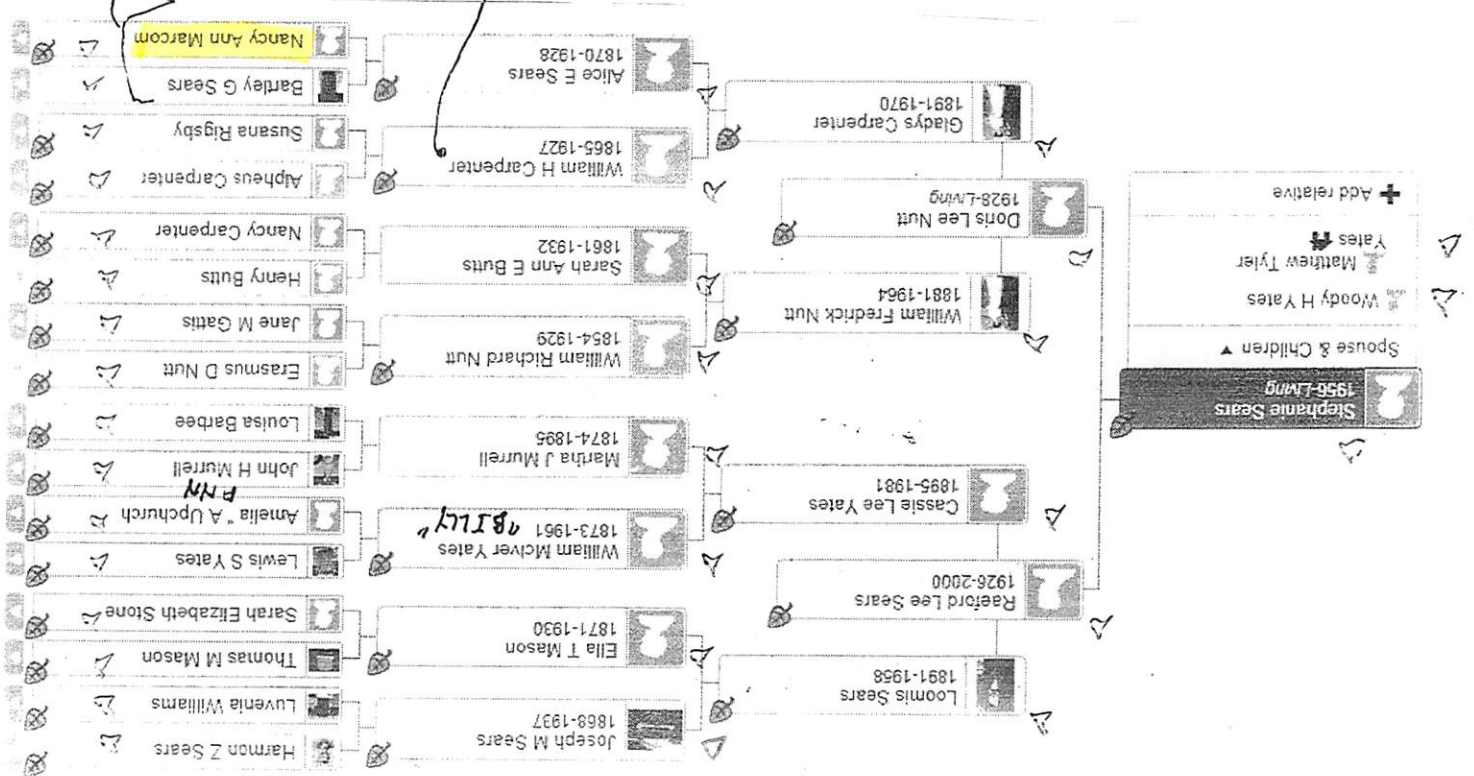

NANCY ANN MARCOM

Output from email 23 SEP 2019 Matthew Tyler Yates
at RPA. It is of the Nathan V, I/Brant H Sebastian
This ancestry chart for his mother me STEPHANIE
SEARS reveals many unknown relatives and
NC on the Uncle/Christian Barber. RPA 30 NOV 2019