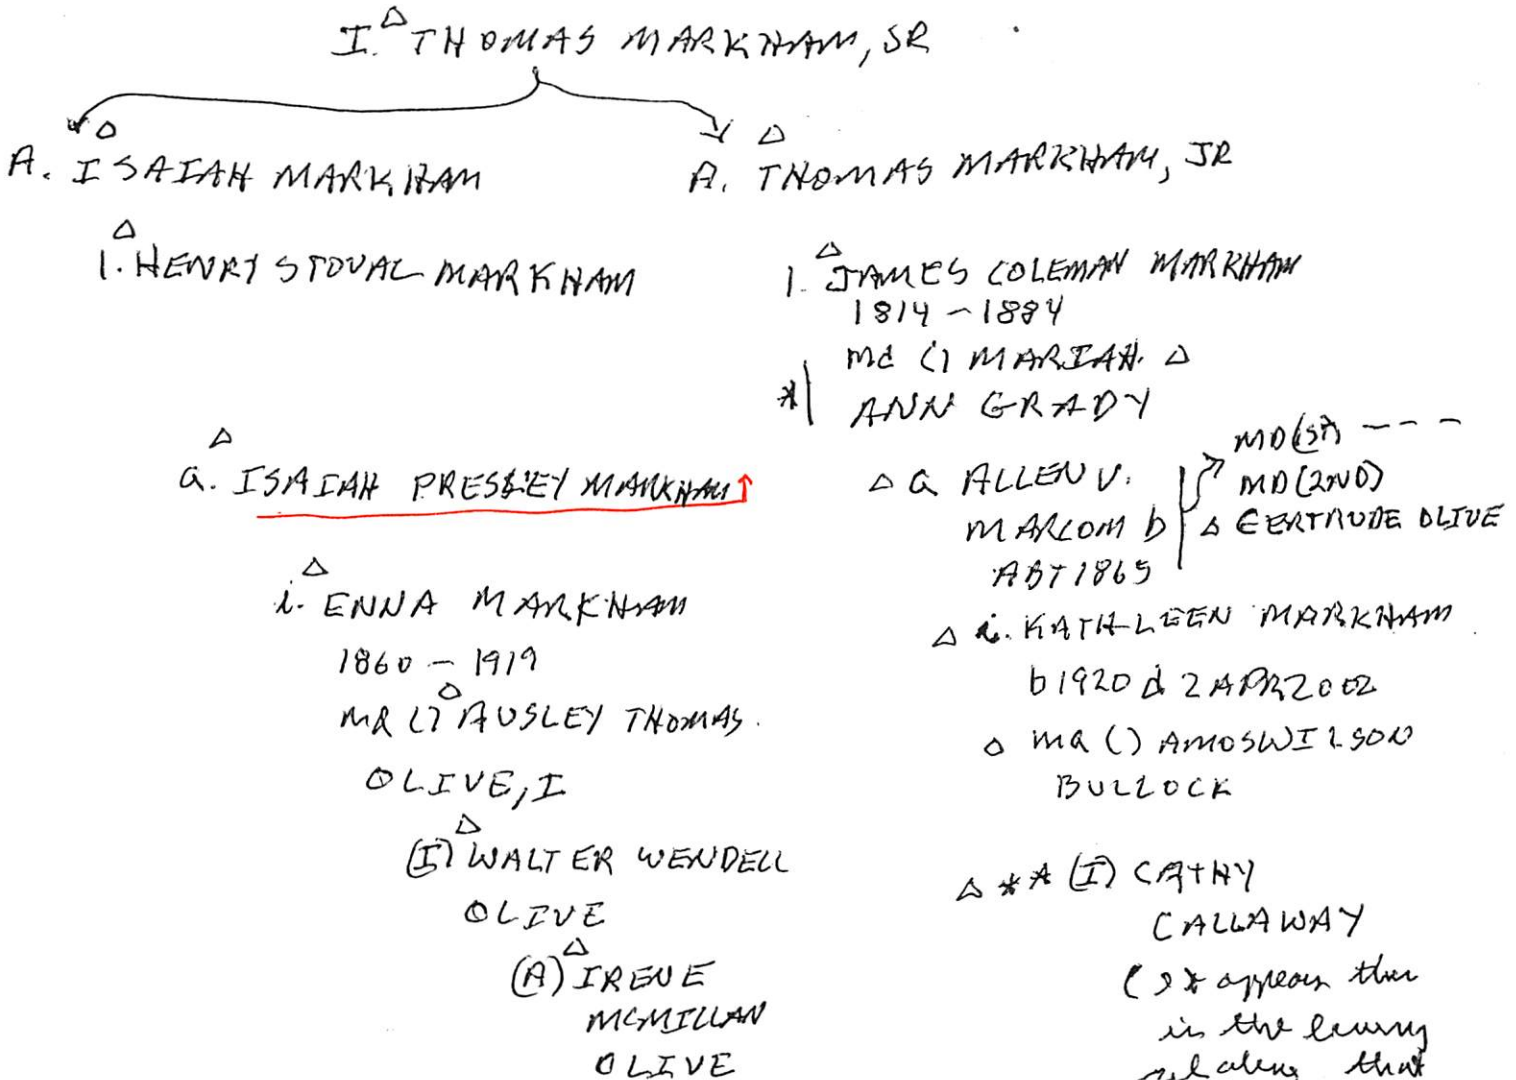

ISAIAH PRESLEY MARKHAM

Input by phone on 30 MAY 2008 to RPU from Irene Allen
Re more details on her membership in the Markham Family
(sometimes spelled MARCOM) - & Re her awareness of being
descendant of James C. Marcom via his son Allen.

Irene also mentions along with Cathy
a James T Marcom - how he fits
in not clear to RPU.

* Later records by RPU show Mariah Ann Grady was d/o
Δ MARK GRADY m/c 1821 Martha Shipp - ancestor of RPU

Δ ** (I) CATHY
CALLAWAY
( ) * appears there
is the being
relation that
Irene contacted
after the 2002
death.