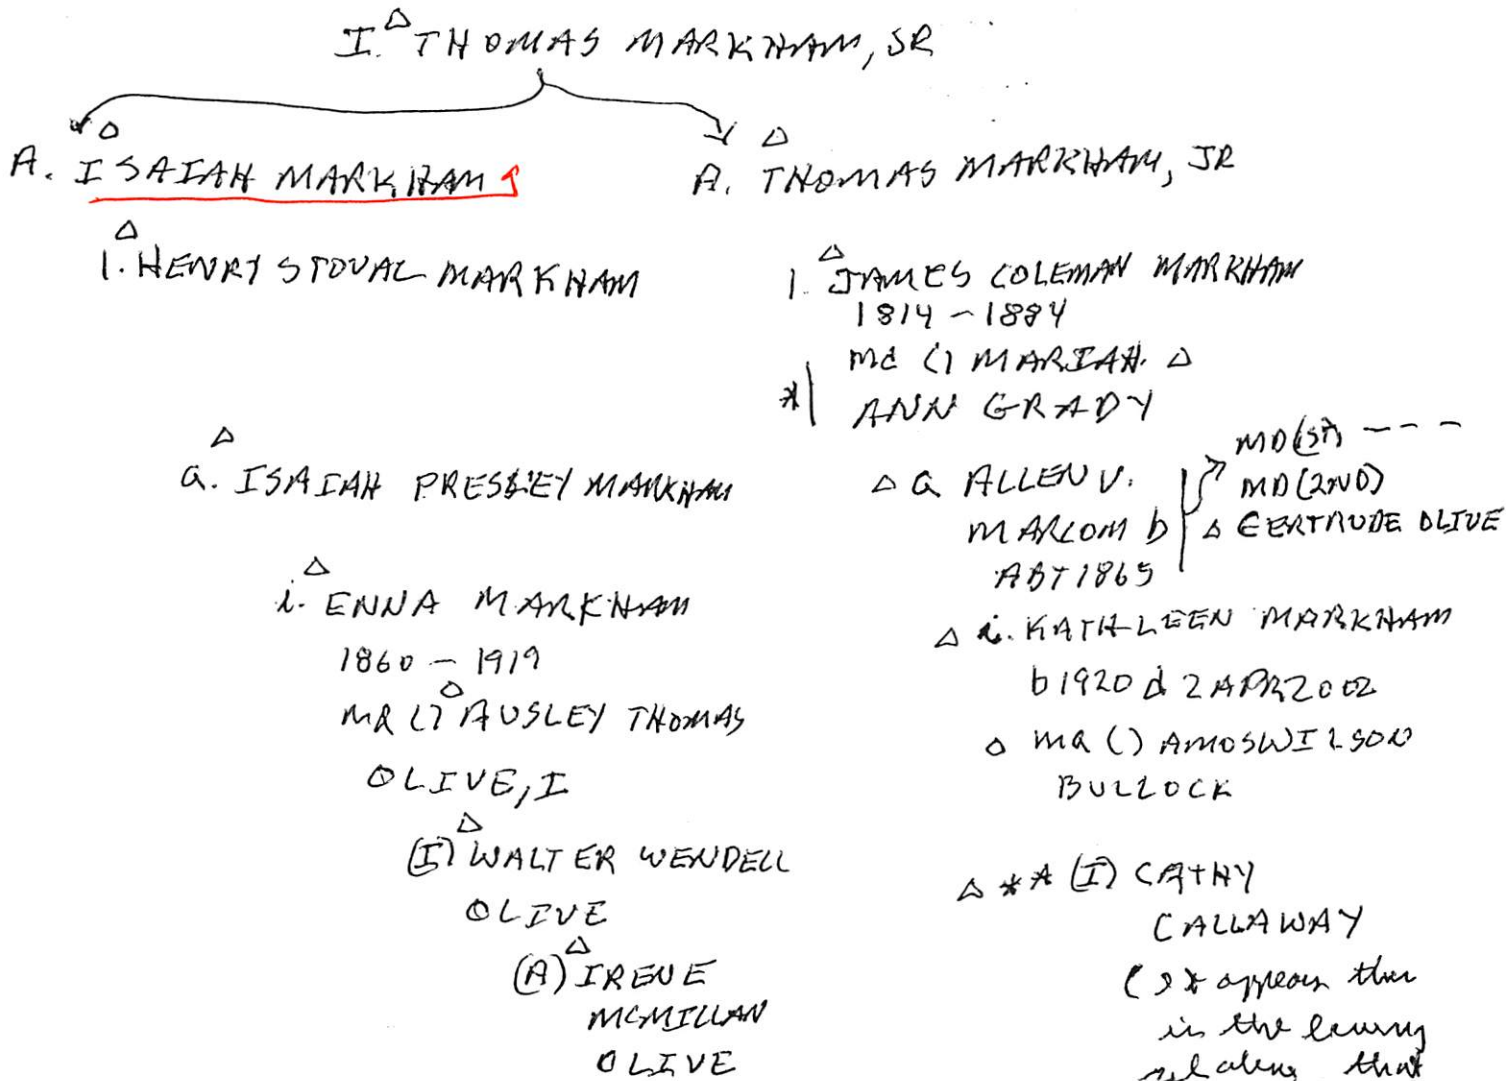

ISAIAN

MARCOM

Input by phone on 30 MAY 2008 to RPU from Irene Allen
Re more details on her membership in the Markham Family
(sometimes spelled MARCOM) - & Re her awareness of Jerry
descendants of James C. Marcom via his son Allen.

(I) appears thru
in the Jerry
relation that
Irene contacted
after the 2002
death.

Irene also mentions along with Cathy
a James T Marcom - how he fits
is not clear to RPU.

* Later records by RPU show Marian Ann Grady was d/o
MARK GRADY md 1821 Martha Shipps - ancestor of RPU