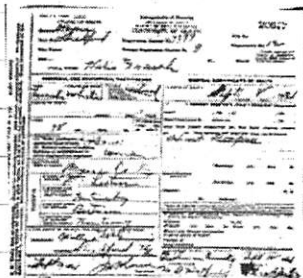

Family links:

Parents:
William Lester (1800 - 1884)
Mary Bertram Lester (1809 - 1893)

Spouse:
Granville H. Marsh (1843 - 1903)

Children:
Sydria Dishman (1877 - 1926)*

Siblings:
Andrew Jackson Lester (1829 - 1879)*
Lucinda Lester Hicks (1831 - 1924)*
William Emerson Lester (1833 - 1865)*
Barbara Leann Lester Marsh (1844 - 1906)*
Catherine Lester Marsh (1848 - 1921)
Henry Harmon Luster (1849 - 1923)**