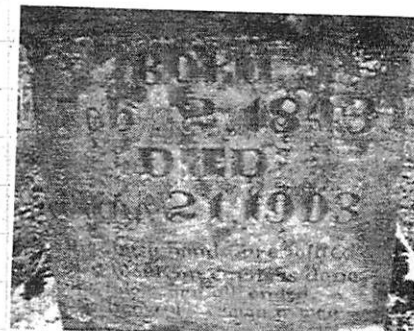

Added by: A Jones Girl