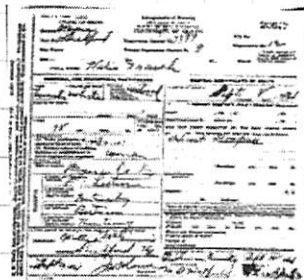

Added by: A Jones Girl

Burial:

Dishman Cemetery
Slickford
Wayne County
Kentucky, USA

Maintained by: Anna Schultheis Bertram
Originally Created by: A Jones Girl
Record added: Oct 09, 2011
Find A Grave Memorial# 78021546