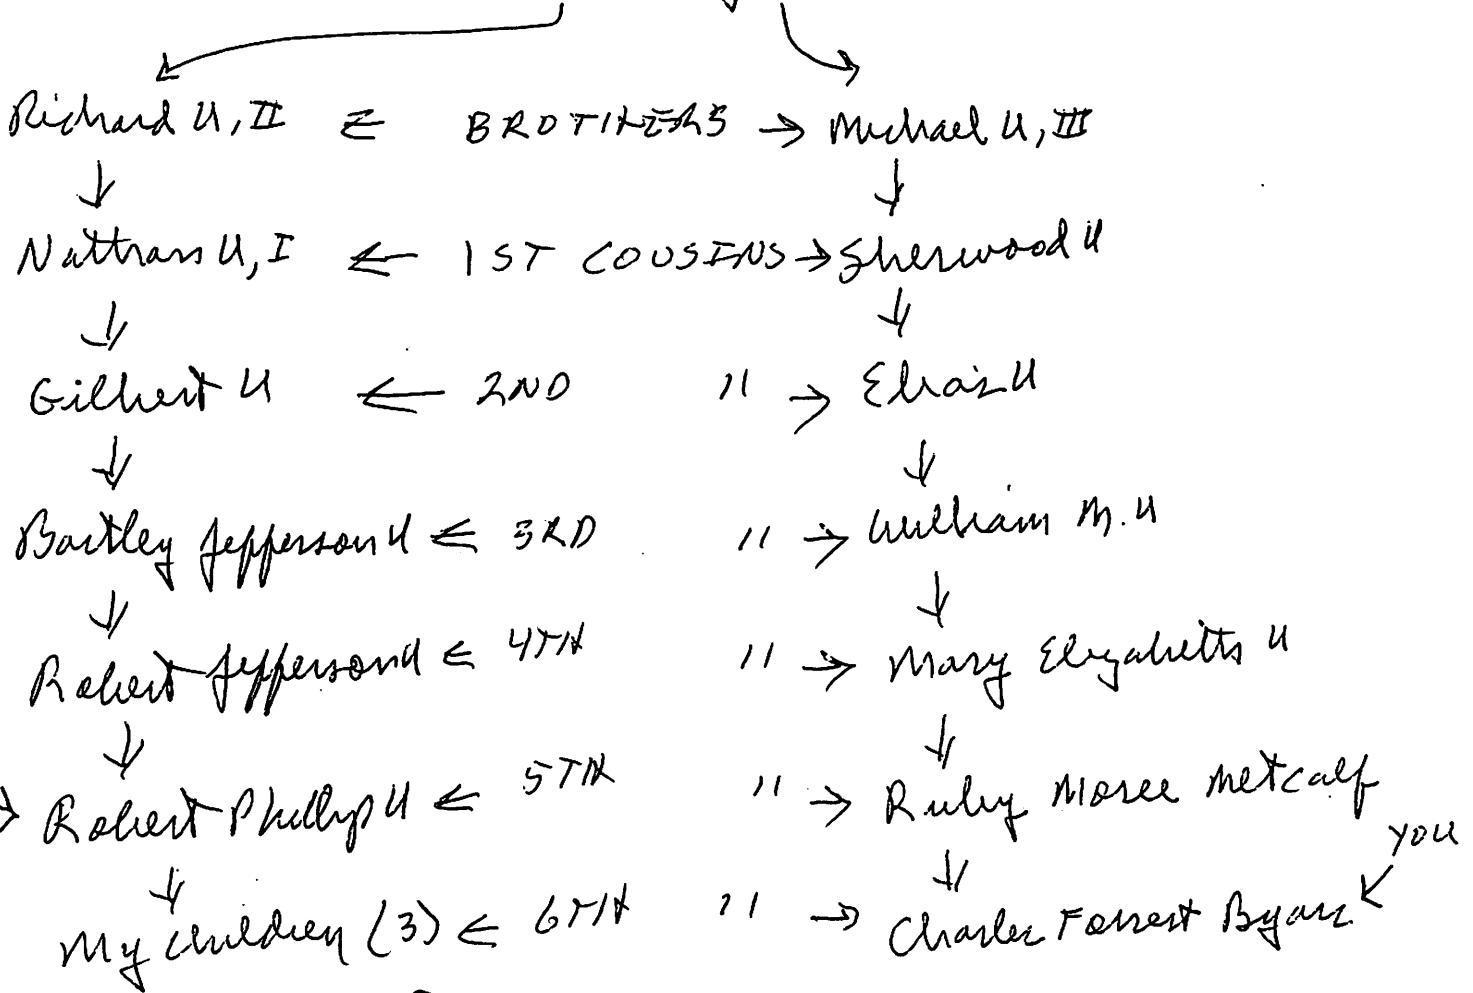

You asked about how we are related. Here is a sketch of the situation

James U, I (XII-151)
b 1685 (VA) d 1765 (Brunswick Co, VA)
md () Elizabeth - -

So, your mother and I are 5th cousins, you and my children are 6th cousins while you and I are 5th cousins, once removed. Let's see if your computer program confirms this.

All the best.

Sincerely yours
Phil Wickham
[ROBERT PHILIP U PHIPPS]