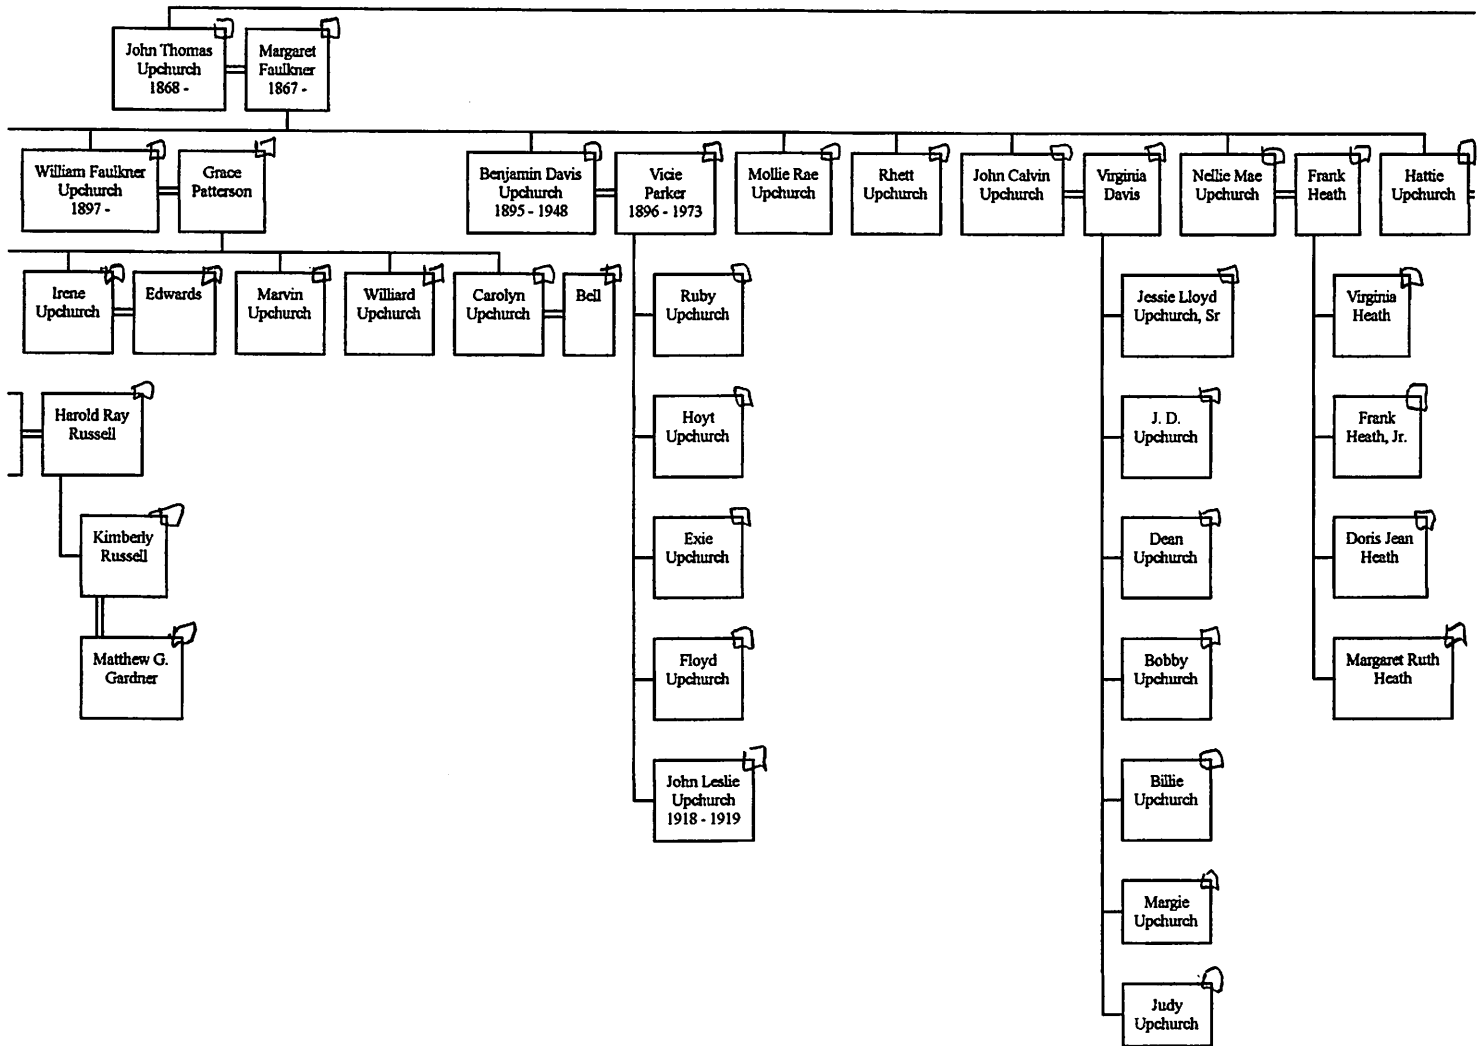

☐ Husband: Michael Upchurch I

Born: Abt. 1620 in: Huntingshire, Brinton, England
Married: 1651 in: KVA
Died: 1681 in: Surrey Cty, Va
Father: Richard Upchurch } ? RPA
Mother: Frances Inkersol }
Other Spouses:

☐ Wife: Frances Delke

Born: Abt. 1630 in: Surrey Cty, Va
Died: 1690 in: Surrey Cty, Va
Father: Roger Delke } ? RPA
Mother: Alice }
Other Spouses:

CHILDREN

☐ 1 F	Name: ? Upchurch Born: 1654 in: Married: in: Died: in: Spouse:
☐ 2 F	Name: ? Upchurch Born: 1656 in: Married: in: Died: in: Spouse:
☐ 3 M	Name: Richard Upchurch I Born: 1658 in: Va Married: in: Died: 1700 in: Va Spouse:
☐ 4 M	Name: Michael Upchurch Born: 1667 in: Married: in: Died: in: Spouse:
5	Name: Born: in: Married: in: Died: in: Spouse:
6	Name: Born: in: Married: in: Died: in: Spouse:
7	Name: Born: in: Married: in: Died: in: Spouse:
8	Name: Born: in: Married: in: Died: in: Spouse: