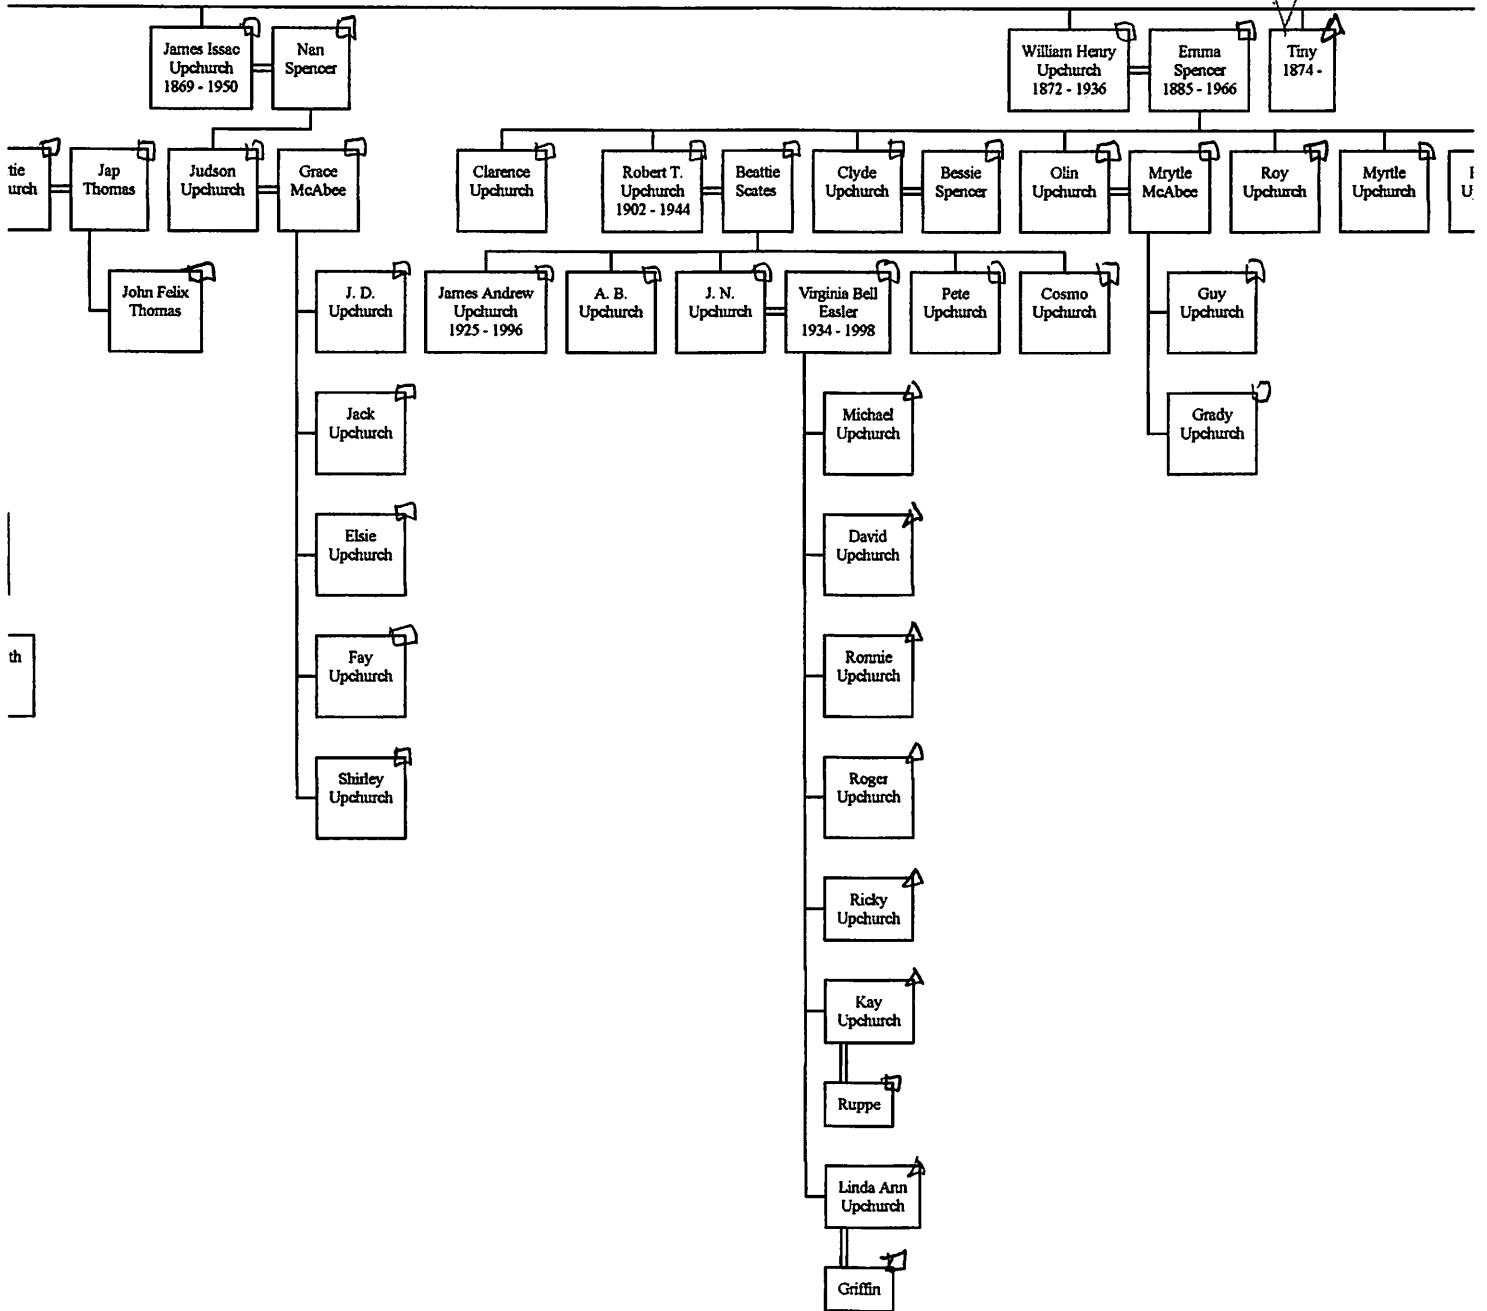

Is this name as Anne's b 1874? - RPA

DAU OF WILLIAM 4 XID - 8327

th