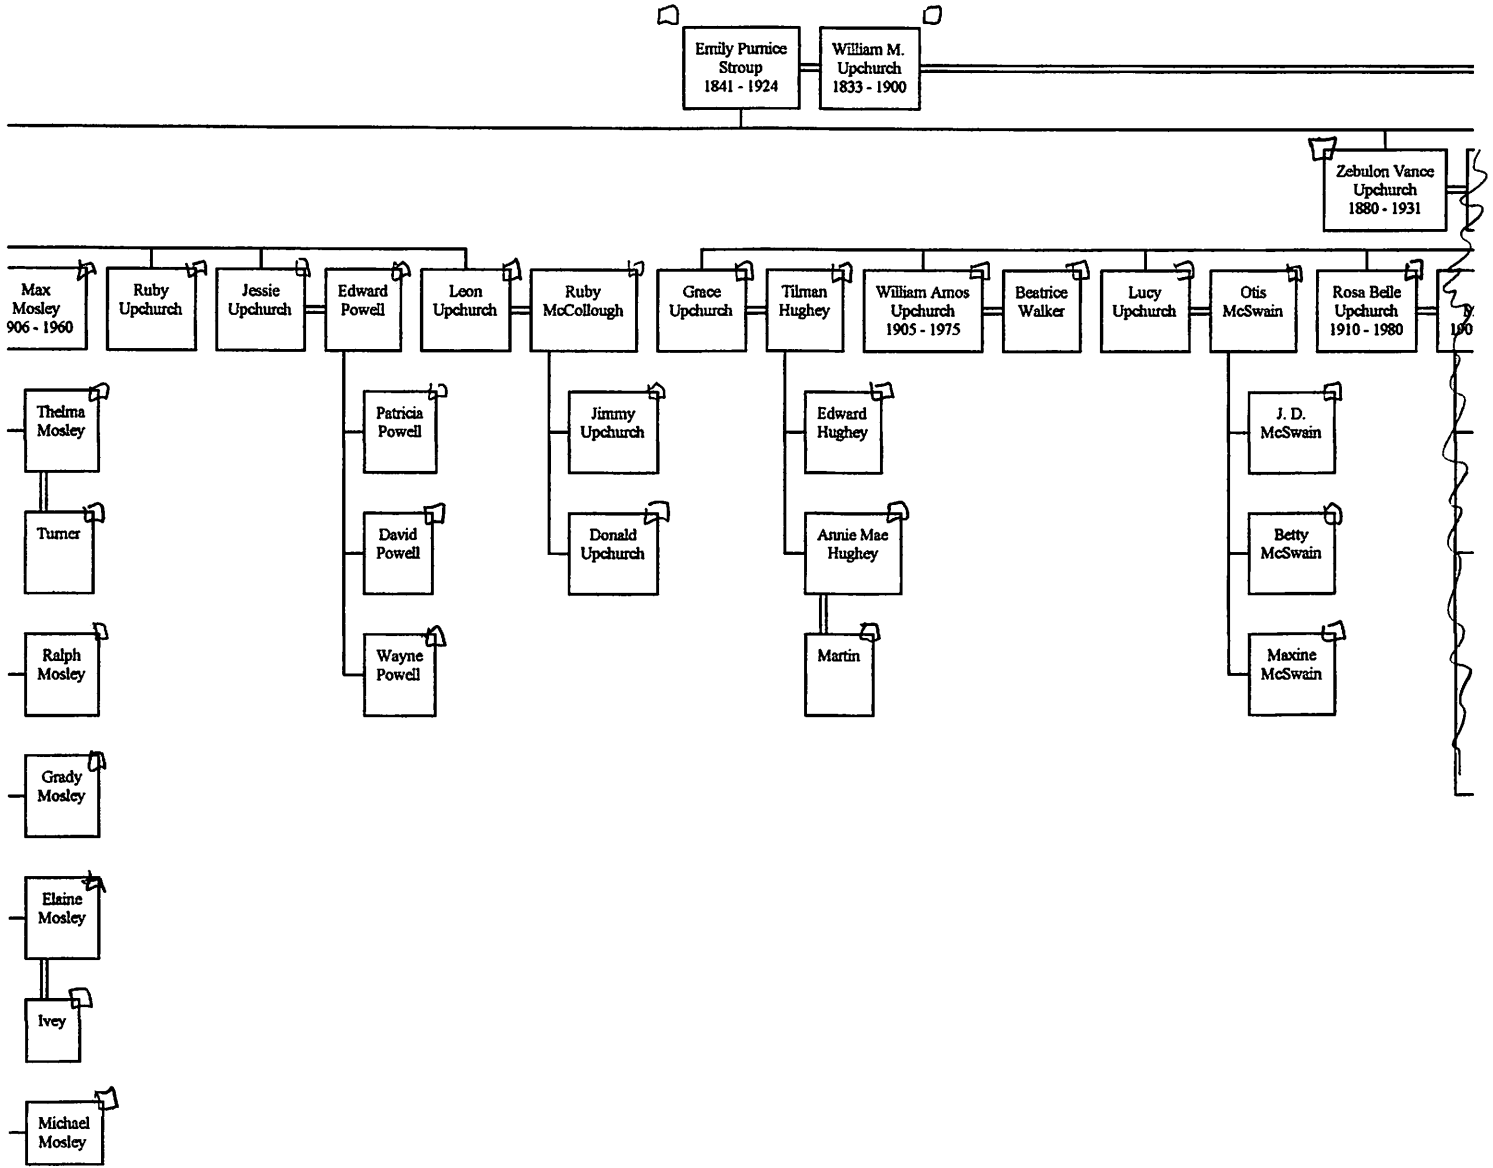

✓ (11)

Descendants of William M. Upchurch