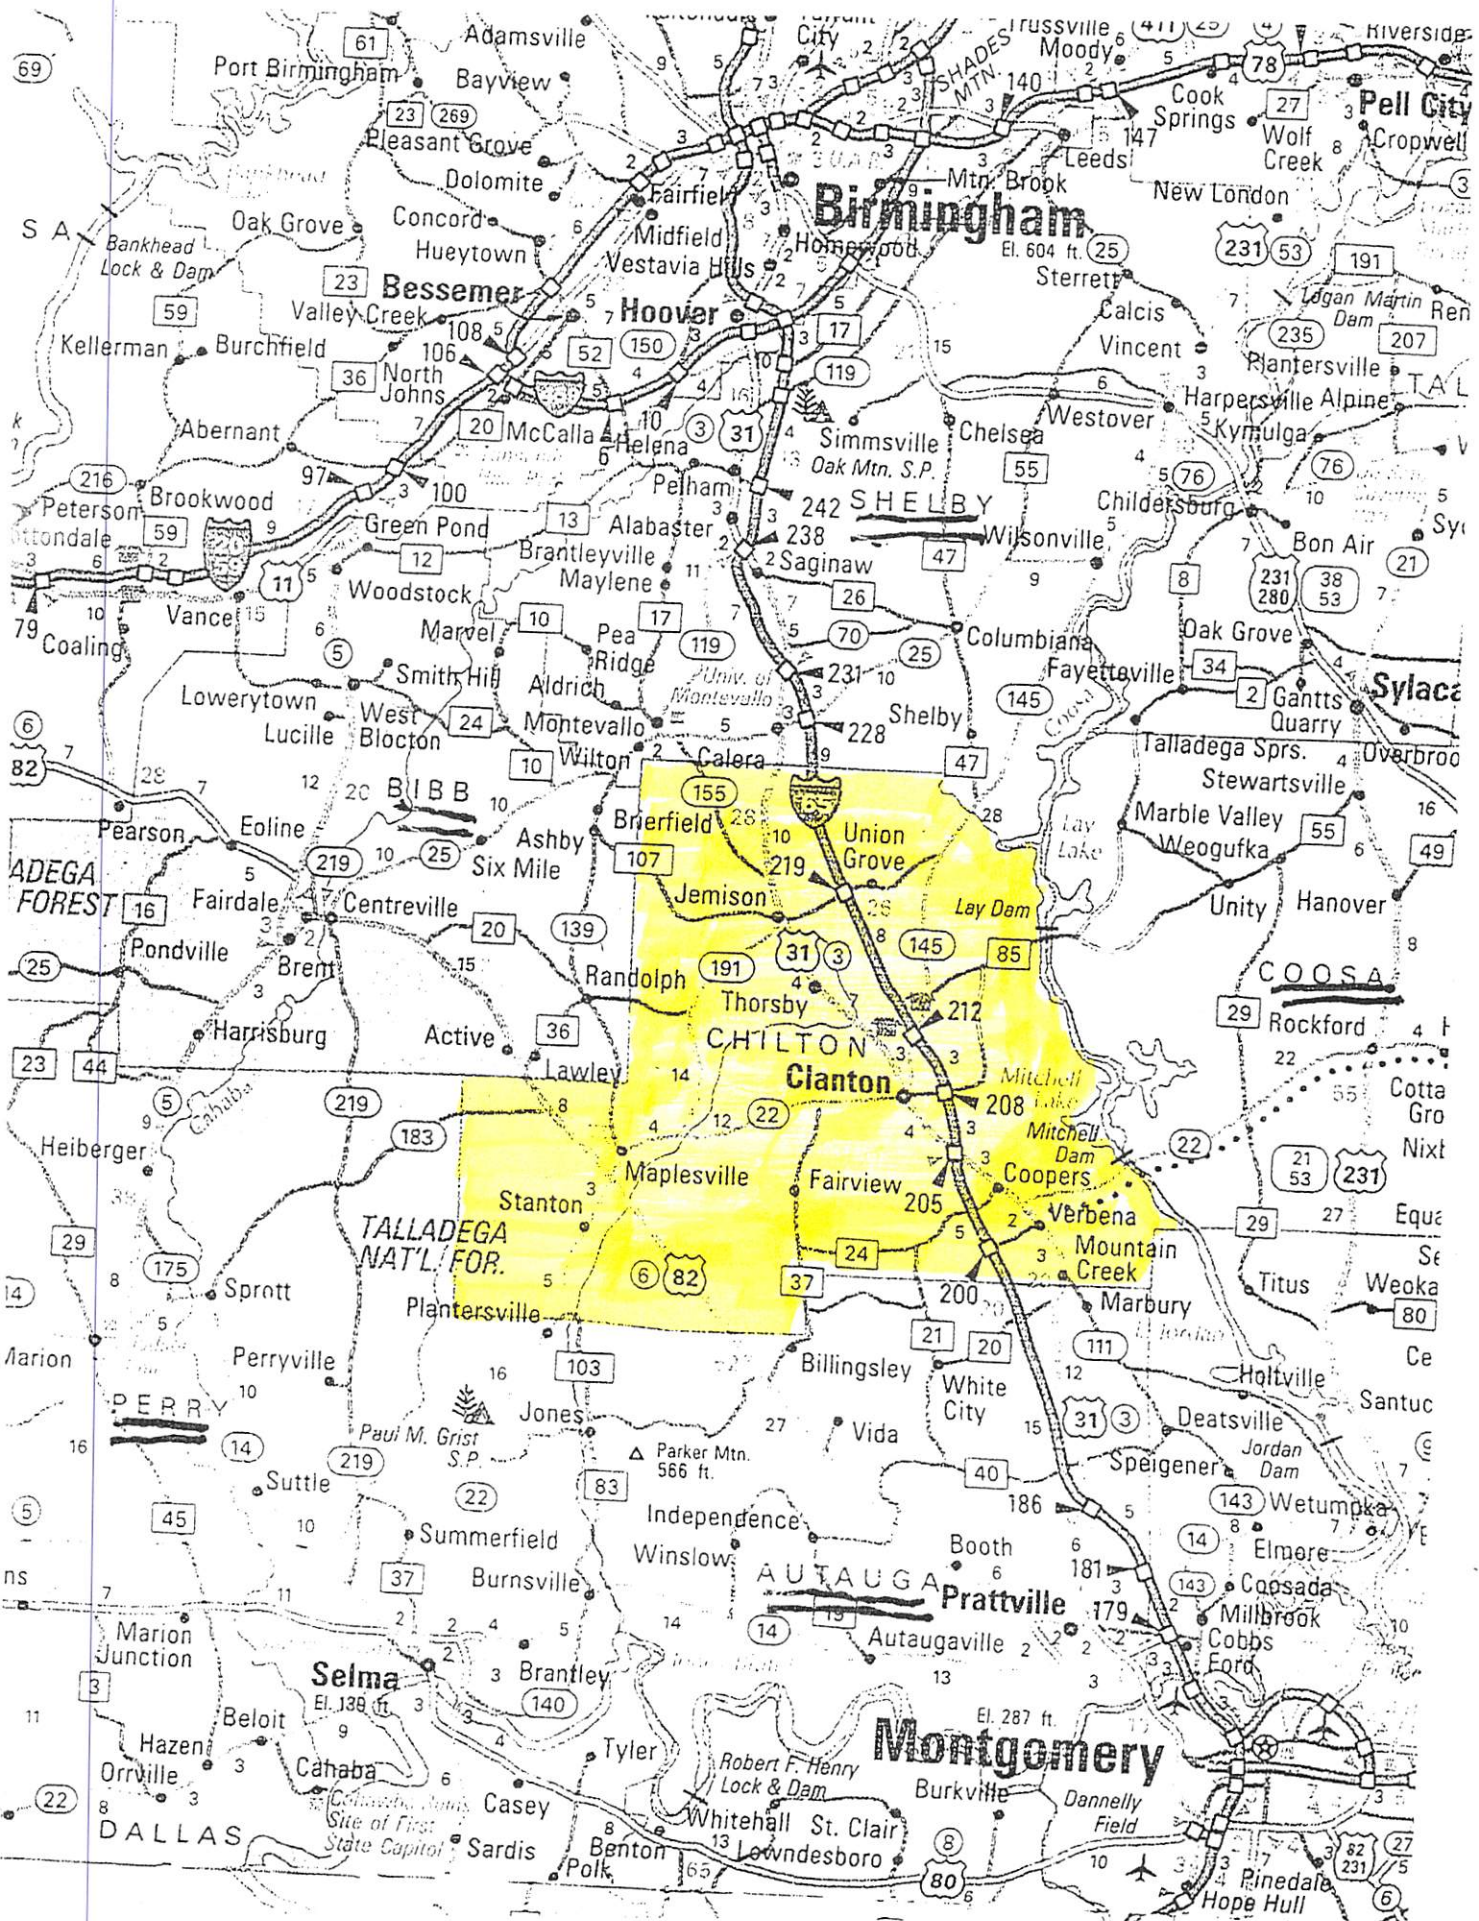

RE UPLAND PRESENCE CLINTON CO, AL