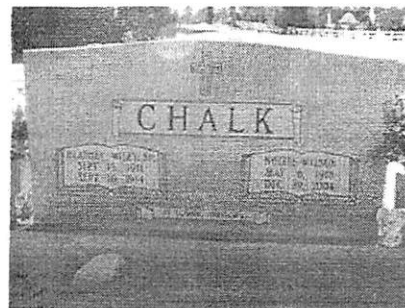

Added by: stephen

I. EDWARD H. WILSON
M D () MARY BLAYLOCK
A PARKER. R. WILSON
1855 - 1930 - HE MD
3 TIMES - ORDER UNCERTAIN

Waters Family Tree

Parker R Wilson
Birth Jul 1855 in North Carolina
Death 25 Nov 1930 in Wake Forest,
Wake, North Carolina