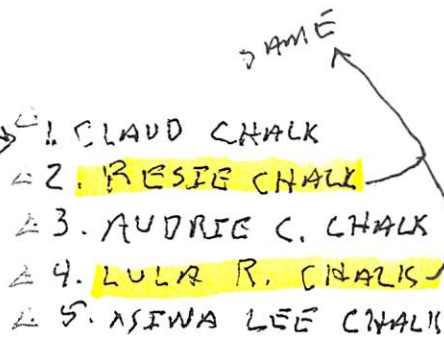

1940 CENSUS - NC
WAKE COUNTY
WAKE FOREST

Robert L Ferrell HD 1875 55 NC
Octavia Ferrell WIF 1871 59
Nora Ferrell DAW 1896 34
Sam E Chalk SIL 1889 41
Robert W Chalk GS 1916 14
Hazel O Chalk GD 1919 11
Samuel E Chalk GS 1922 8
Billy D Chalk GS 1924 6
Mariam A Chalk ED 1927 3
[3
2/12]
Jessie L Chalk GD 1929 1
[1
10/12]

Luther Chalk HD 1896 34
Katie Chalk WIF 1897 33
Roger Chalk SON 1924 4
[4
4/12]
Madie Chalk DAW 1928 2
[2
1/12]

Luther Chalk HD 1895 45
Katie Chalk WIF 1896 44
Roger Chalk SON 1925 15
Marie Chalk DAW 1928 12
Billy Lee Chalk SON 1932 8
Bobby Chalk SON 1935 5

1930 CENSUS - NC
FRANKLIN CO
YOUNGSVILLE TWP

Charlie Chalk HD 1905 25
Gelic Chalk WIF 1907 23
Mildred Chalk DAW 1925 4
[4
7/12]

I W^M EDWARD CHALK, JR 1934

- A. SAMUEL EDWARD CHALK, SR
- Δ MD (?) NORA MAGNOLIA FERRELL
- Δ 1. ROBERT W. CHALK
- Δ 2. HAZEL O. CHALK
- Δ 3. SEC. JR
- Δ 4. W^M DRAPER CHALK "BILLY"
- Δ 5. MIRIAM A. CHALK
- Δ 6. JESSIE LEE CHALK (F)
- Δ B. LUTHER EDWARD CHALK
- Δ MD (?) KATIE
- Δ 1. ROGER CHALK
- Δ 2. MARIE CHALK
- Δ 3. BILLY LEE CHALK
- Δ 4. BOBBY CHALK
- Δ C. CHARLIE CHALK
- Δ MD (?) GELIC
- Δ 1. MILDRED CHALK
- Δ D. BENJAMIN CHALK
- Δ MD (?) MINNIE

1930 CENSUS - NC
FRANKLIN COUNTY
YOUNGSVILLE TWP

Benjamin Chalk HD 1900 30
Minnie F Chalk WIF 1903 27
Claud Chalk SON 1924 6
Resie Chalk DAW 1926 4
[4
6/12]
Audrie C Chalk DAW 1927 3
[3
1/12]
Nina L Chalk DAW 1930 0
[1/12]

1940 CENSUS - NC
WAKE COUNTY
LITTLE RIVER TWP

Ben Chalk HD 1898 42
Minnie Chalk WIF 1901 39
Chaude Chalk SON 1924 16
Lula R Chalk DAW 1926 14
Nina Lee Chalk DAW 1920 10