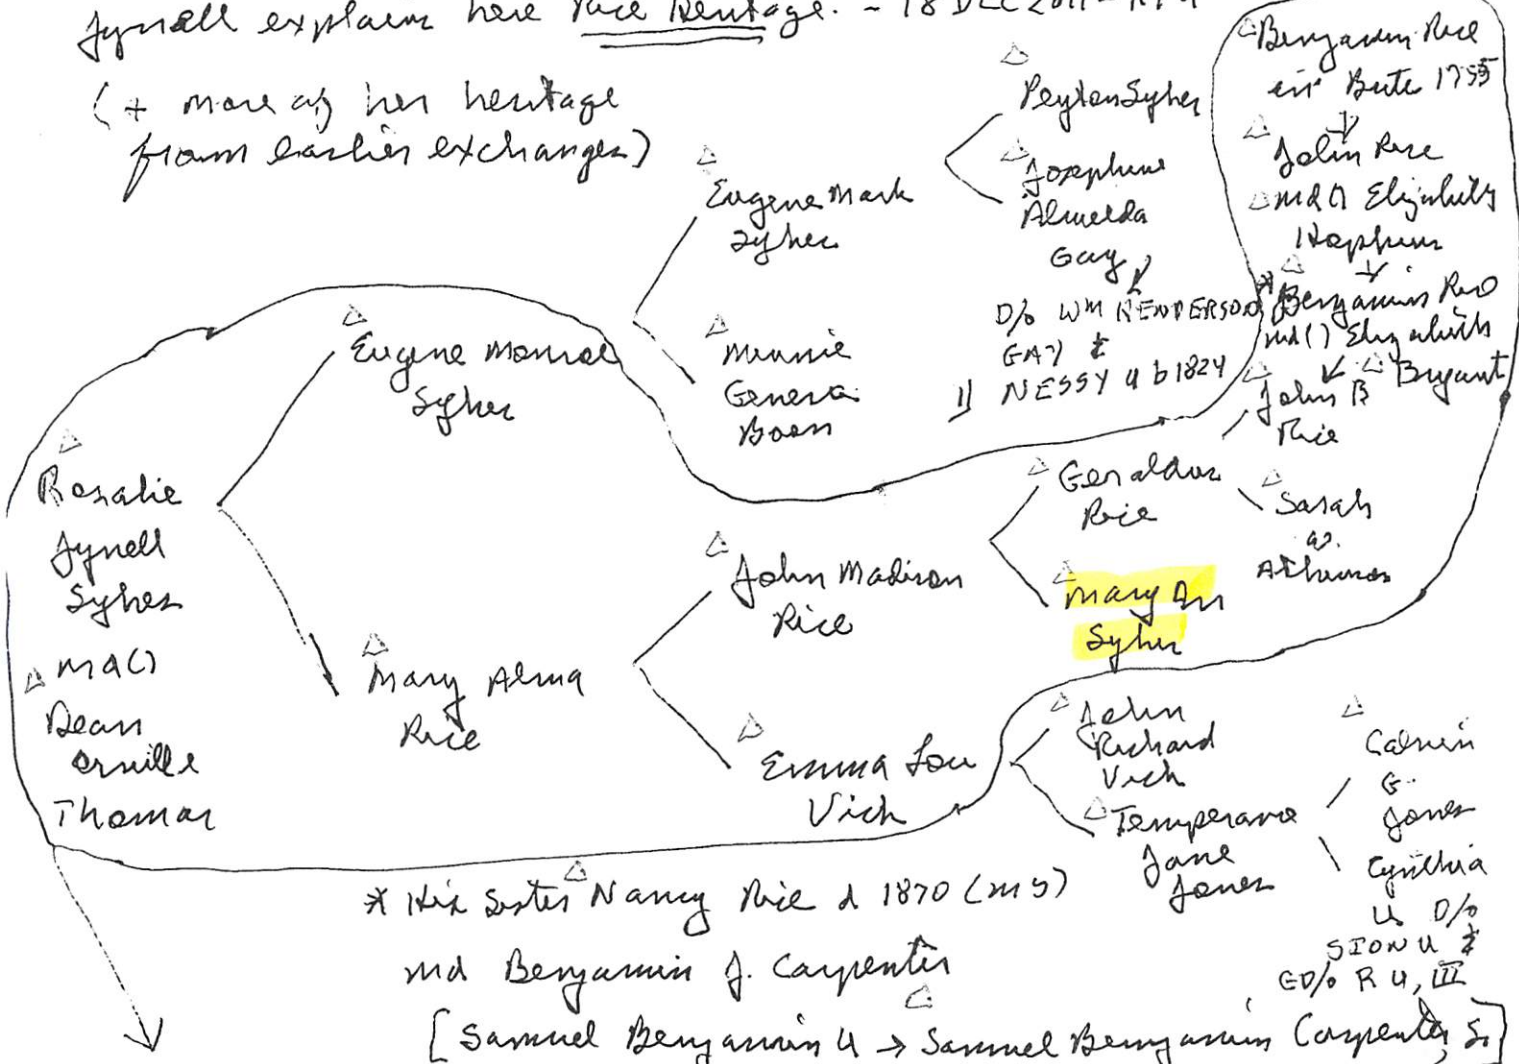

From Email 16 DEC 2011 Rosalie Jynell Sykes et RPA
Jynell explains her Rice Heritage. - 18 DEC 2011 - RPA

(+ more of her heritage from earlier exchanges)

* His sister Nancy Rice d 1870 (m 5)
m.d Benjamin J. Carpenter

[Samuel Benjamin U → Samuel Benjamin Carpenter, Sr.]

NOW FOR THE RICE SIDE OF THE FAMILY:

My direct line is Benjamin who was in Bute County, N.C. before 1755; John Rice who married Elizabeth Hopkins and was a Lieutenant in the Revolutionary and according to his pension application was born in 1755 in Bute County, NC, and their son Benjamin Rice who married Elizabeth Bryant, and their son John B. Rice who married Sarah W. Atkinson, and their son, Geraldus Rice who married Mary Ann Sykes, and their son, John Madison Rice who married Emma Lou Vick, my mother Mary Alma Rice who married Eugene Monroe Sykes, and me, Rosalie Jynell Sykes who married Dean Orville Thomas.

|| RE "NESSY" U =
EUNICE U - she
is D/O Richmond U
& Susan Bryant &
G/D/O Sean U & G/D/O
Richard U, III - Head of
Clan

I. Richard U, II

A. Richard U, III

1. Sion U

a. Richmond U

i. Eunice U "NESSY" - Ancestor of Jynell - SYKES LINE

b. Cynthia U

ii. Temperance Jane Jones - Ancestor of Jynell - RICE LINE

B. Nathan U, I

1. Gilbert U

a. Bartley Jefferson U

i. Robert Jefferson U

(F) Robert Phillip U