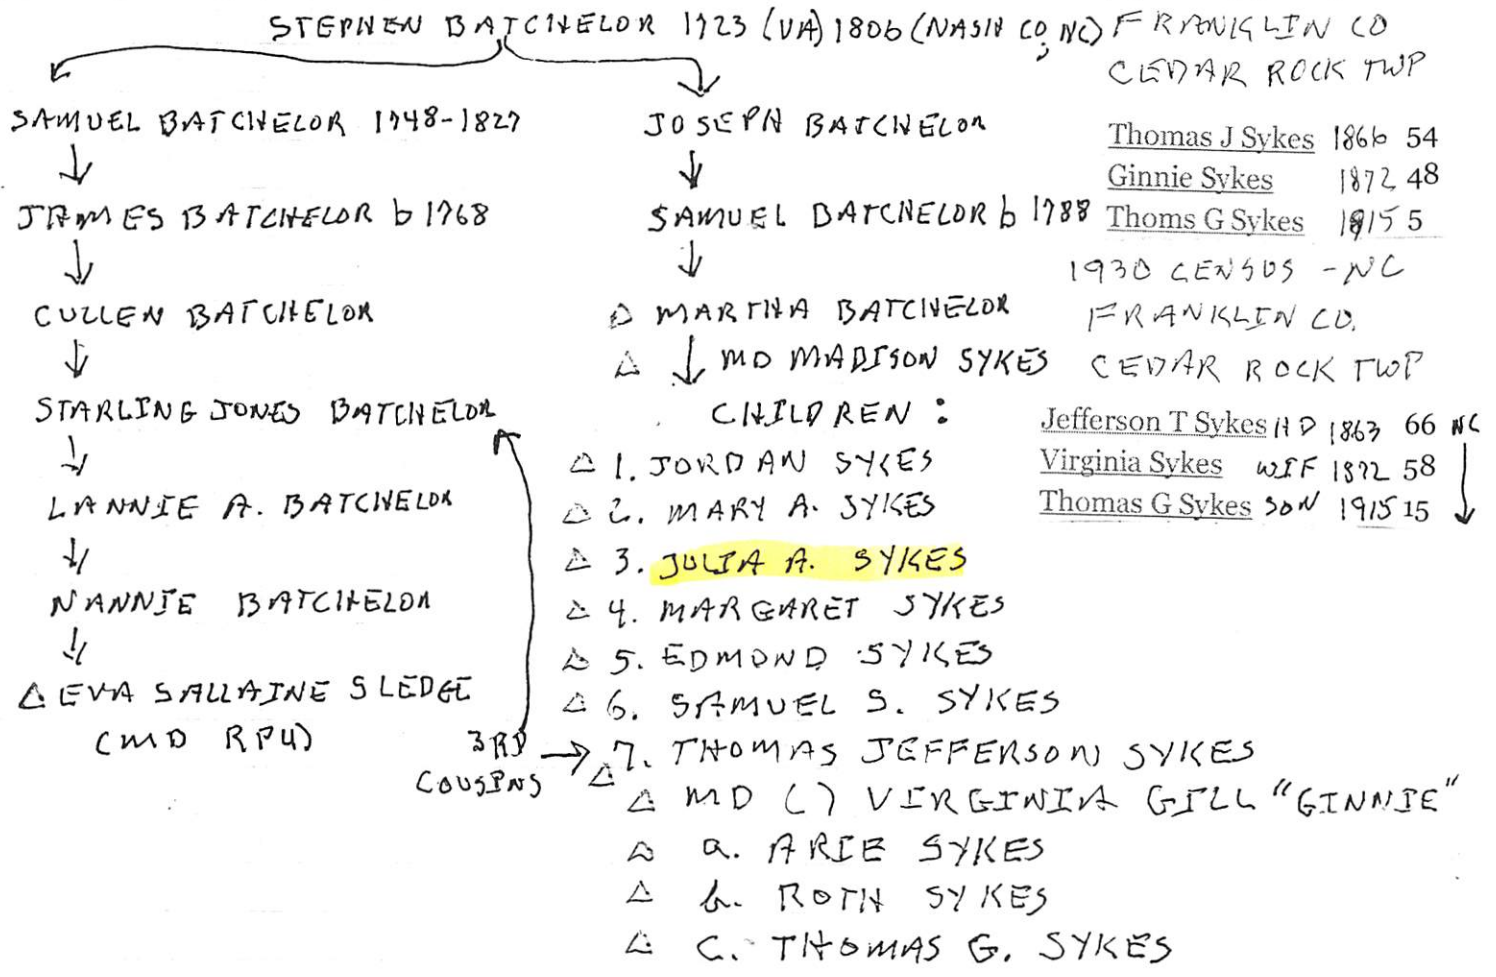

JULIA A

SYKES

(2)

SYKES-GILL-BATCHELOR CONNECTIONS- FRANKLIN & NASH COUNTIES, N.C. - RPU 13 SEP 2011

1850-CENSUS NC-NASH CO.	1860-CENSUS-NC NASH CO.	1870 CENSUS-NC NASH CO. UNION	1880 CENSUS-NC NASH CO. MANNINGS TWP
Madison Sikes 1820 30	MANNINGS TWP	Madison Sylses 1820 50 NC	Madison Sykes HD 1820 60
Martha Sikes 1822 28	PO-SPRING HOPE	Martha Sylses 1824 46	Martha Sykes WIF 1824 56
Jordan Sikes 1840 10	Maderson Syke 1820 40	Edmond Sylses 1850 20	Jefferson Sykes son 1863 17
Mary A Sikes 1842 8	Martha W Syke 1826 34	Samuel Sylses 1853 17	1910-CENSUS-NC MANNINGS
Julia A Sikes 1845 5	William J Sykes 1841 19	Thomas Sylses 1863 7	Jefferson Sykes ND 1862 48
Margaret Sikes 1847 3	Mary Ann Syke 1844 16	Luz Porch F-SVF 1847 23	Virginia Sykes WIF (9,9) 1872 38
WITH INPUT FROM "THE BATCHELOR FAMILY" BY L.K. WILLIAMS	Julia Sykes 1846 14		Arie Sykes SON 1898 12
	Margaret Sykes 1850 10	MARtha = NEE BATCHELOR	Roth Sykes DAU 1901 9
	Edmund Sykes 1852 8		1920-CENSUS-NC FRANKLIN CO CEDAR ROCK TWP
	Samuel S Sykes 1854 6		Thomas J Sykes 1866 54
	Mourning Bass 1810 50		Ginnie Sykes 1872 48
			Thoms G Sykes 1915 5