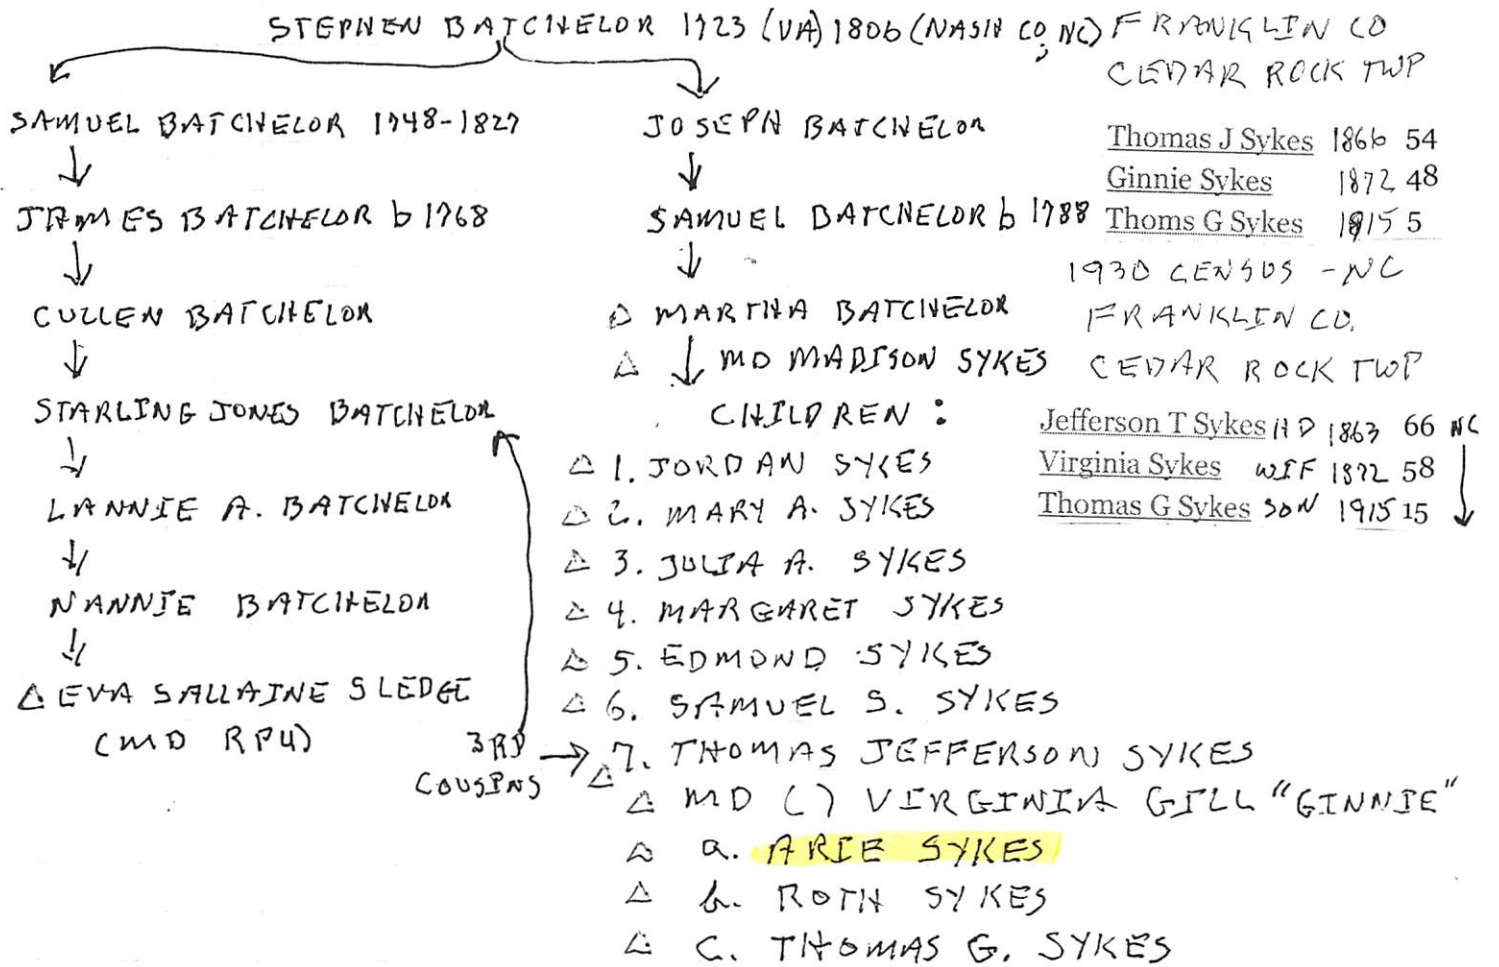

SYKES-GILL-BATCHELOR CONNECTIONS- FRANKLIN & NASH COUNTIES, N.C. - RPU 13 SEP 2011

1850-CENSUS NC-NASH CO.	1860-CENSUS-NC NASH CO.	1870 CENSUS-NC NASH CO.	1880 CENSUS-NC NASH CO.
Madison Sikes 1820 30	MANNINGS TWP	UNION	MANNINGS TWP
Martha Sikes 1822 28	PO-SPRING HOPE	Madison Sylses 1820 50 NC	Madison Sykes HD 1820 60
Jordan Sikes 1840 10	Maderson Syke 1820 40	Martha Sylses 1824 46	Martha Sykes WIF 1824 56
Mary A Sikes 1842 8	Martha W Syke 1826 34	Edmond Sylses 1850 20	Jefferson Sykes son 1863 17
Julia A Sikes 1845 5	William J Sykes 1841 19	Samuel Sylses 1853 17	1910-CENSUS-NC MANNINGS
Margaret Sikes 1847 3	Mary Ann Syke 1844 16	Thomas Sylses 1863 7	Jefferson Sykes ND 1862 48
	Julia Sykes 1846 14	Luz Porch F-SVF 1847 23	Virginia Sykes WIF (9,9) 1872 38
	Margaret Sykes 1850 10		Arie Sykes son 1898 12
	Edmund Sykes 1852 8		Roth Sykes DAU 1901 9
	Samuel S Sykes 1854 6		
	Mourning Bass 1810 50		

WITH INPUT FROM "THE BATCHELOR FAMILY" BY L.K. WILLIAMS

MARTHA = NEE BATCHELOR