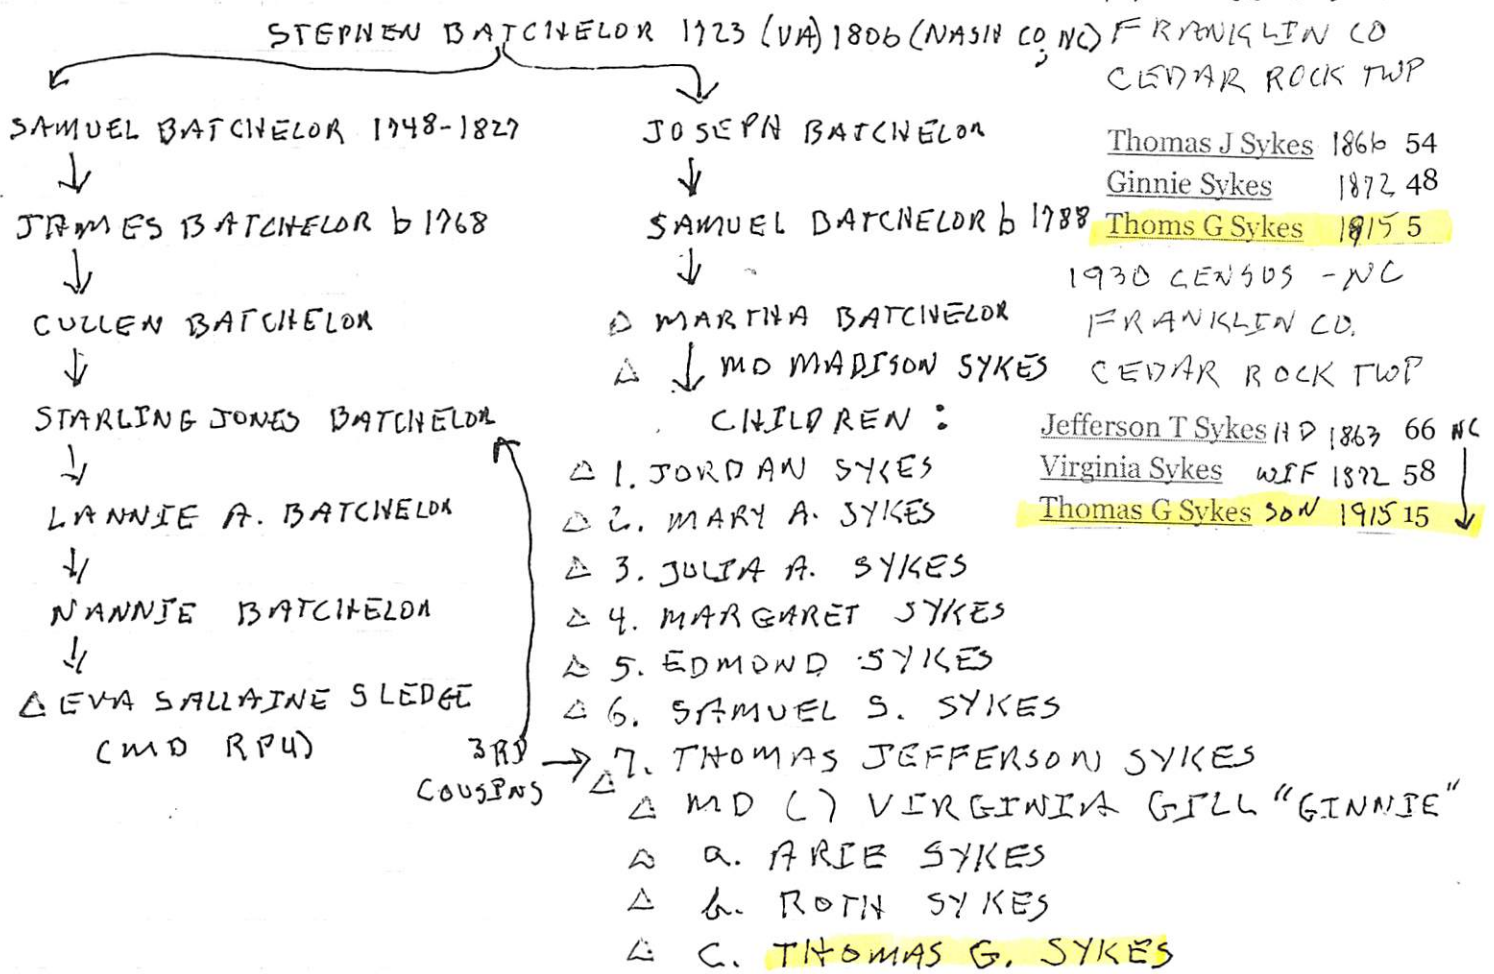

THOMAS GILL SYKES

3

SYKES-GILL-BATCHELOR CONNECTIONS- FRANKLIN & NASH COUNTIES, N. C. - RPH 13 SEP 2011

1850-CENSUS NC-NASH CO.	1860-CENSUS-NC NASH CO.	1870 CENSUS-NC NASH CO.	1880 CENSUS-NC NASH CO.
Madison Sikes 1820 30	MANNINGS TWP	UNION	MANNINGS TWP
Martha Sikes 1822 28	PO-SPRING HOPE	Madison Sylses 1820 50 NC	Madison Sykes HD 1820 60
Jordan Sikes 1840 10	Maderson Syke 1820 40	Martha Sylses 1824 46	Martha Sykes WIF 1824 56
Mary A Sikes 1842 8	Martha W Syke 1826 34	Edmond Sylses 1850 20	Jefferson Sykes son 1863 17
Julia A Sikes 1845 5	William J Sykes 1841 19	Samuel Sylses 1853 17	1910-CENSUS-NC
Margaret Sikes 1847 3	Mary Ann Syke: 1844 16	Thomas Sylses 1863 7	MANNINGS
	Julia Sykes 1846 14	Luz Porch F. svr 1847 23	Jefferson Sykes ND 1862 48
	Margaret Sykes 1850 10		Virginia Sykes WIF (9,4) 1872 38
	Edmund Sykes 1852 8	MARtha = NEE	Arie Sykes son 1898 12
	Samuel S Sykes 1854 6	BATCHELOR	Roth Sykes DAU 1901 9
	Mourning Bass 1810 50		

WITH INPUT FROM "THE BATCHELOR FAMILY" BY L.K. WILLIAMS