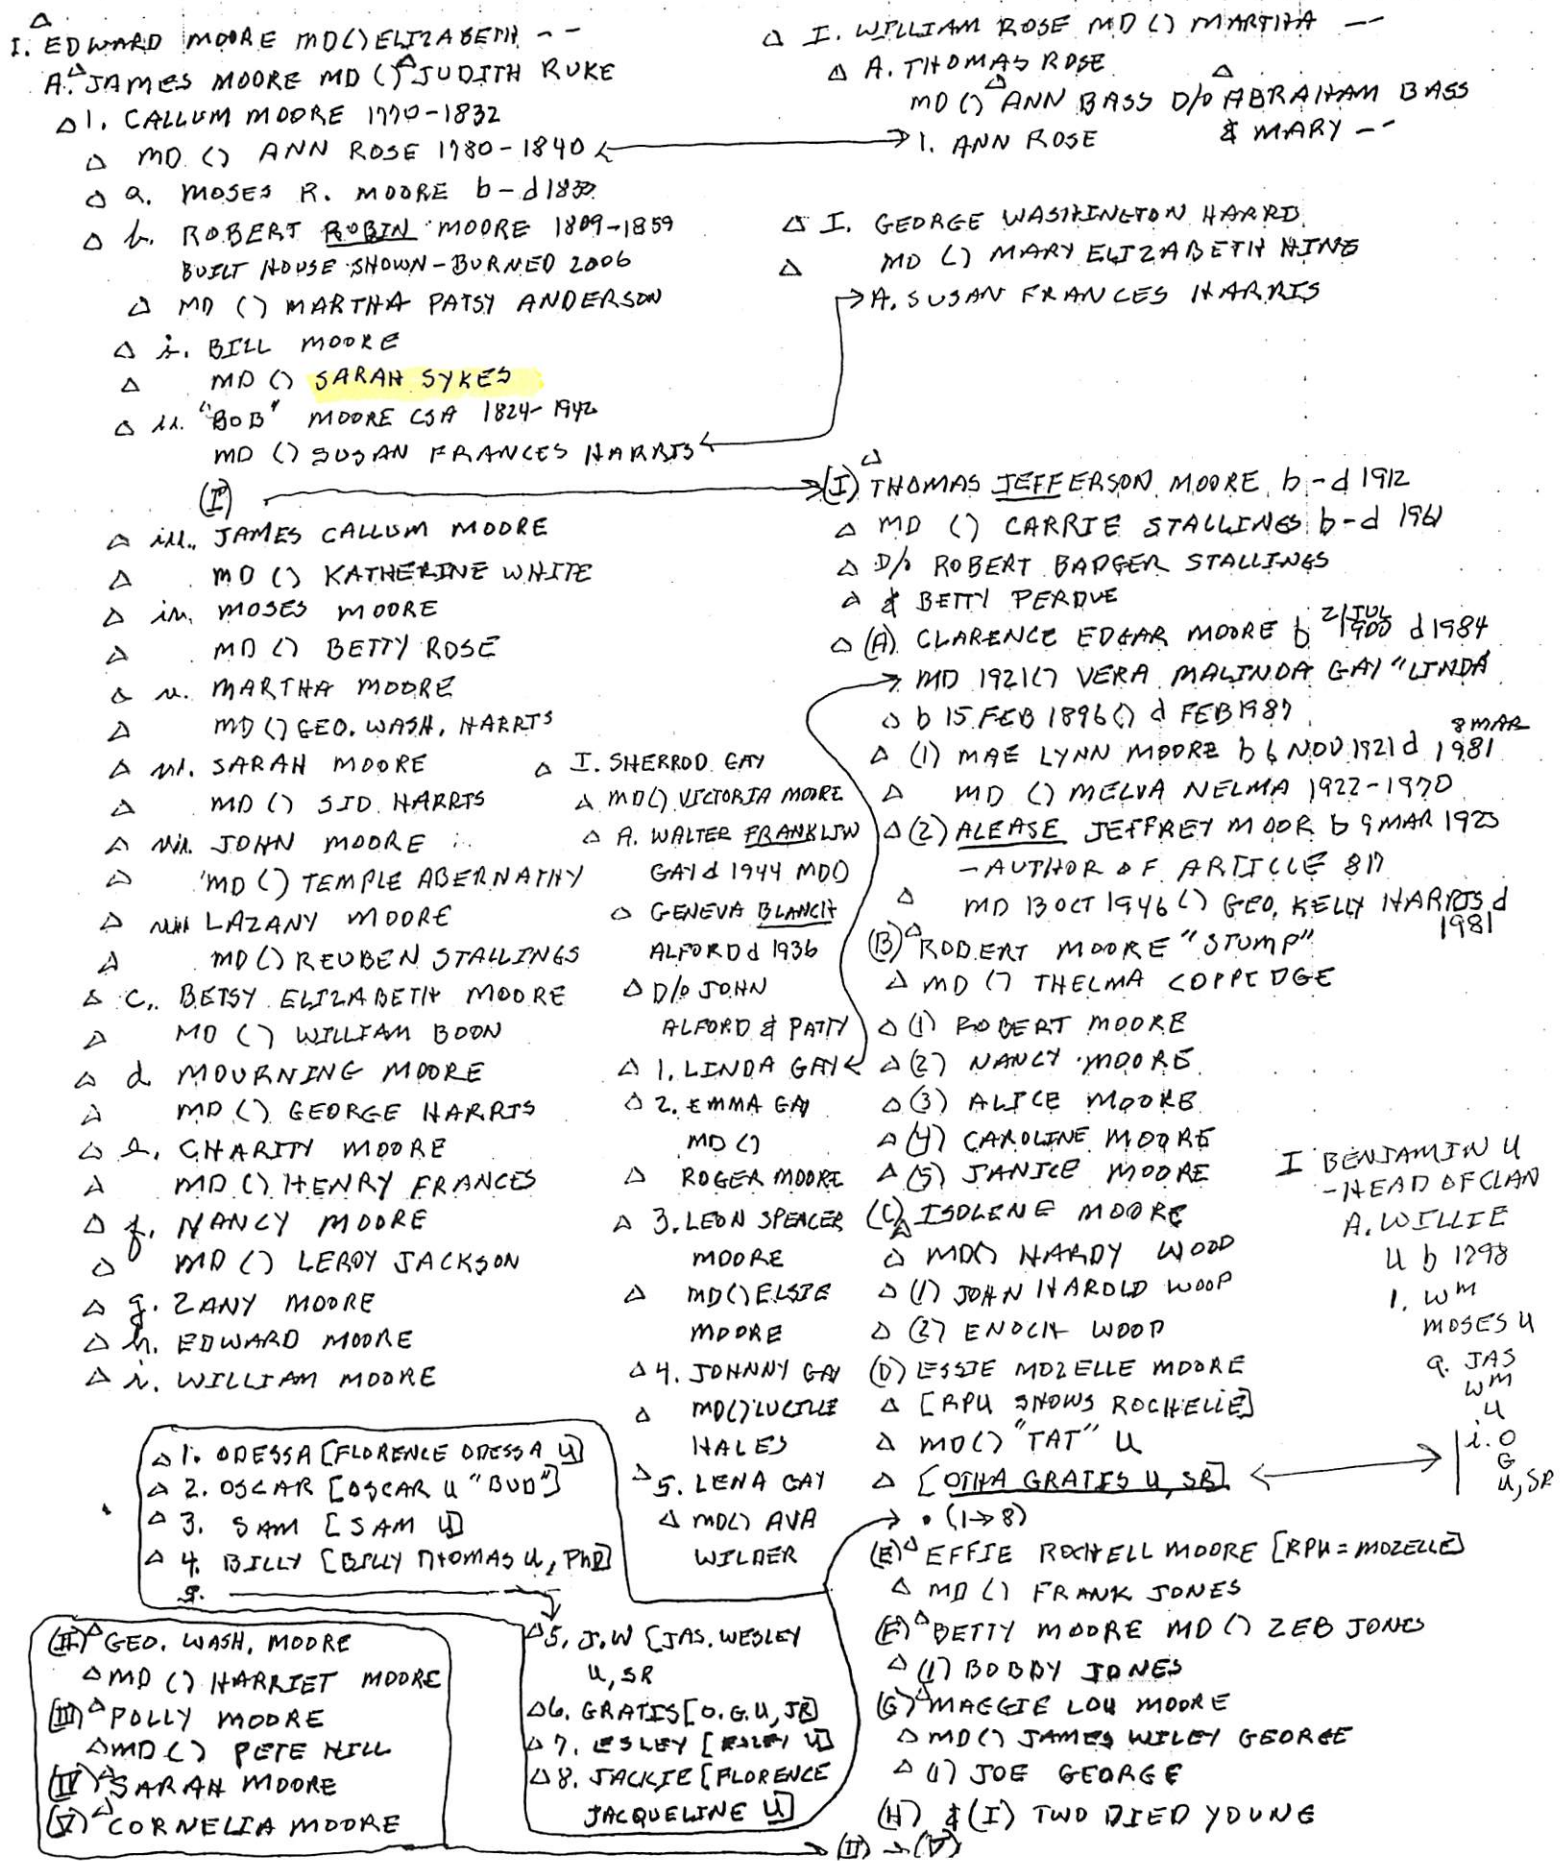

SARAH

SYKES

EXCERPT OF ARTICLE 817 "CLARENCE EDGAR & LINDA GAY MOORE" FAMILY - FROM: FRANKLIN COUNTY, N.C. HERITAGE BOOK 2008