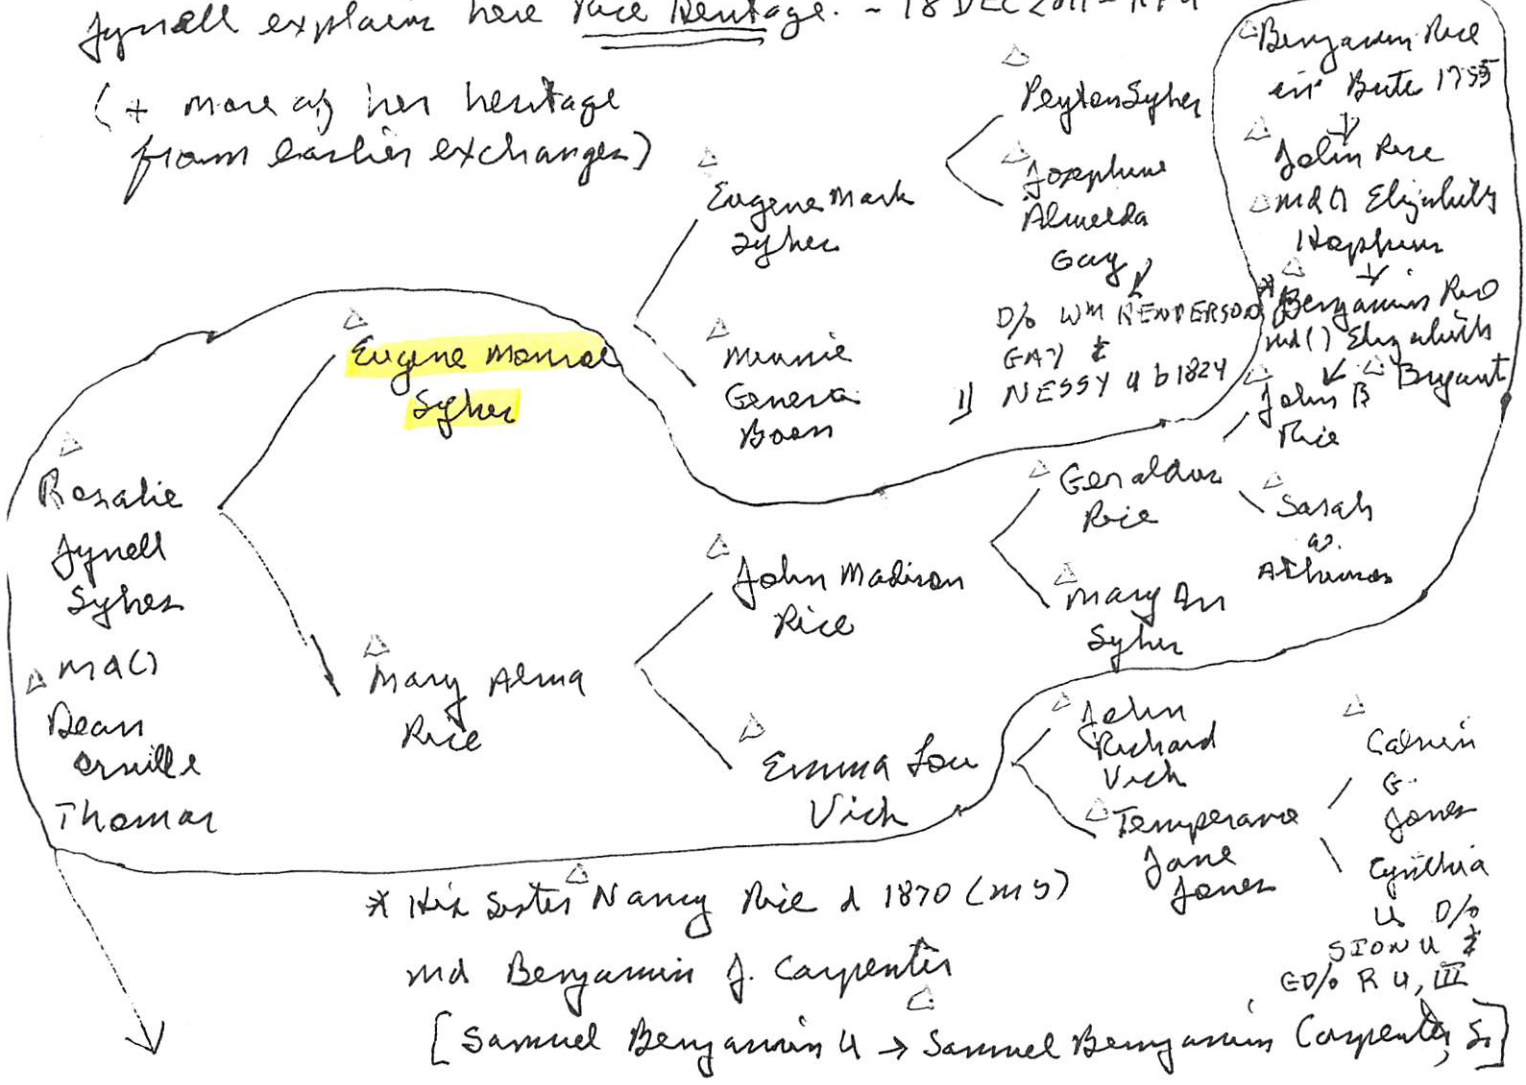

(+ more of her heritage from earlier exchanges)

* Her sister Nancy Rice d 1870 (m 5)
 md Benjamin J. Carpenter

[Samuel Benjamin U → Samuel Benjamin Carpenter, Jr.]

NOW FOR THE RICE SIDE OF THE FAMILY:

My direct line is Benjamin who was in Bute County, N.C. before 1755; John Rice who married Elizabeth Hopkins and was a Lieutenant in the Revolutionary and according to his pension application was born in 1755 in Bute County, NC, and their son Benjamin Rice who married Elizabeth Bryant, and their son John B. Rice who married Sarah W. Atkinson, and their son, Geraldus Rice who married Mary An Sykes, and their son, John Madison Rice who married Emma Lou Vick, my mother Mary Alma Rice who married Eugene Monroe Sykes, and me, Rosalie Jynell Sykes who married Dean Orville Thomas.