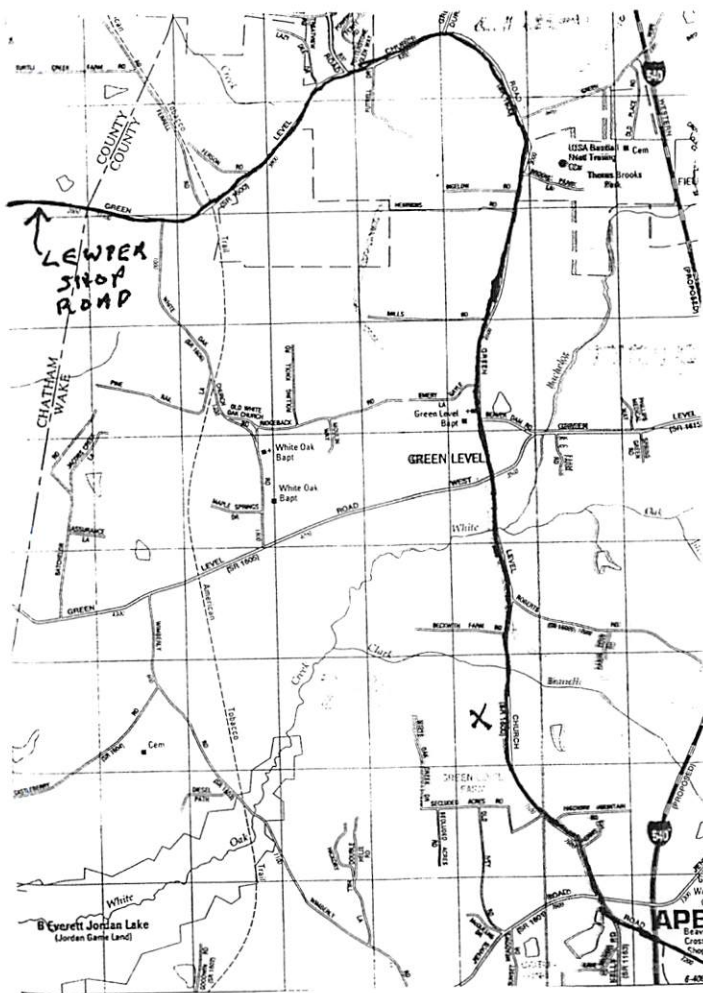

EVELYN

PATRICK

○ Sunny Map drawn MAY 1974 - seal A. Earl Smith of Smith & Smith Surveyors - Done for Wm Burtis U, Sr Perry Street F of A → G transmitted to RPH on 9 JUN 2010 by Staley Caraway Smith original to W.C./N.C. Land Records - Western Wake Work done MAY 1974 for William Burtis U, Sr. - Site on Road 1600 WHITE OAK TOP in Western Wake Co, NC. - 53.797 Acres -

X = LOCATION OF TRACT 53.797 ACRES. Property of Davis Jean (John) U - formerly JENKS land - per Staley 5 JUN 2010