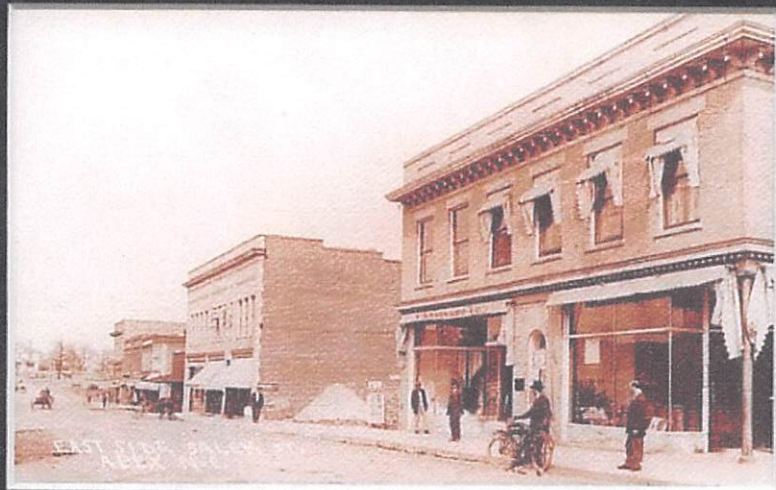

GREEN HOPE SCHOOL RD
DESTROYED

OLD GREEN HOPE
SCHOOL BLD, W.C., NC (58)