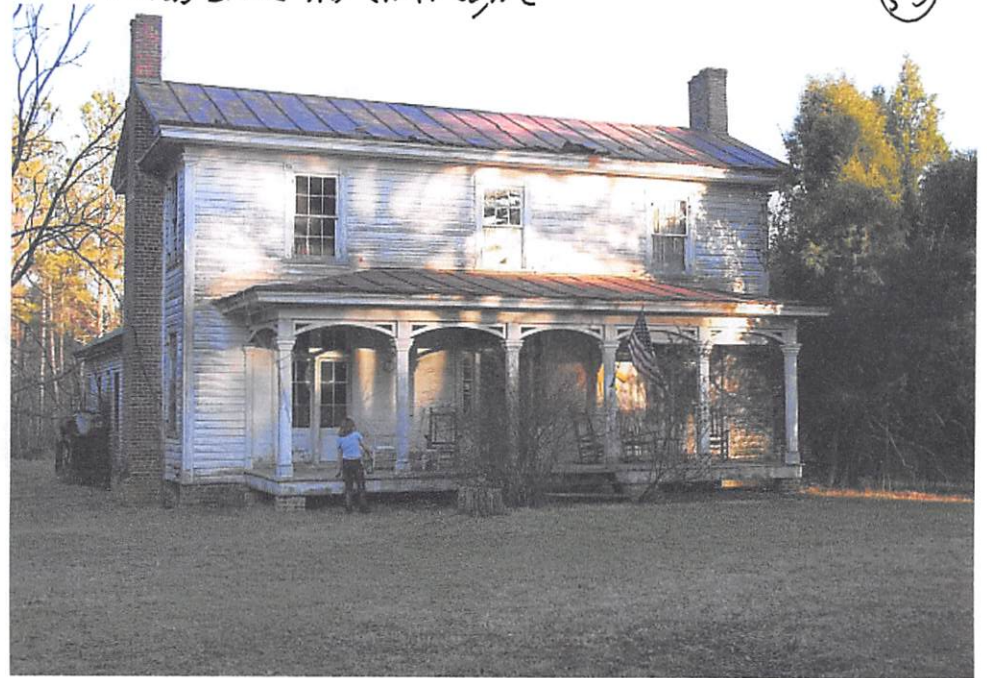

NEW HOPE CH RD WEST MARCOM PLANTATION HOME
OF YATES STORE RD CRAT CO, NC (53)