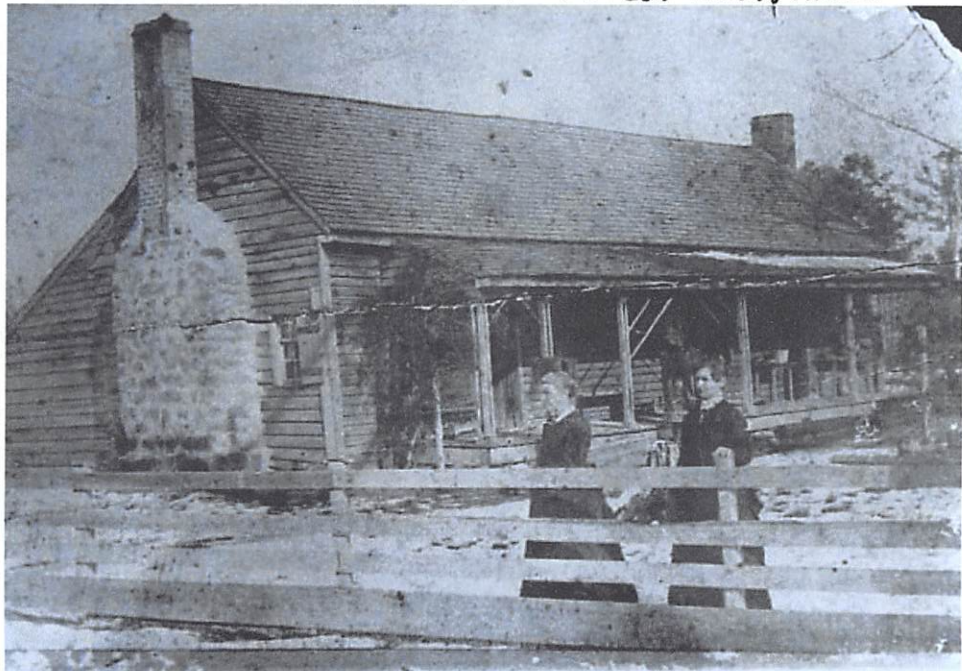

(61)

GREEN HOPE SCHOOL RD  
DESTROYED

OLD GREEN HOPE  
SCHOOL BLD, W.C., NC (58)

JET LEWIS SHOP RD &  
DARBE RD CHAT CONC

ROSABEL BEES BEE JOHNSON  
NAME (60)

GREEN HOPE SCHOOL RD WC, NC SCOTT HOMEPLACE (63)  
SAMANTHA YATES BREOTT FORD & DANIELA SCOTT NORTON