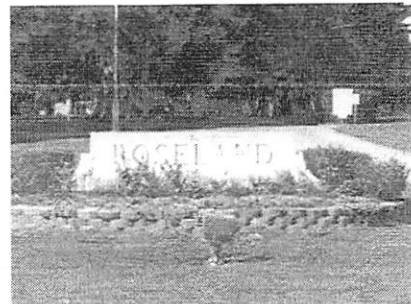

AF-AM

MICHIGAN

Records for an AF-AM Family that originated in Henry Co, TN and migrated to MI - RPU 26 APR 2015

1910 CENSUS - TN
HENRY COUNTY
DIST 13

Name	Age
Lewis E Upchurch ^{bro} 1872 26 TN	
Allice Upchurch ^{wif} 1833 22	
Reuben Upchurch ^{son} 1904 6	
Edna Upchurch ^{daughter} 1909 11 [17/12]	
Martha Upchurch ^{mother} 1856 54	
Ollie Upchurch ^{NI} 1904 6 Y	

1930 CENSUS - MI
JACKSON CO.
JACKSON

John Gaut	1904	24
Leander Gaut	1904	26
Rowena Gaut	1920	10
Clifton Gaut	1927	3 [3 8/12]
Howard Gaut	1927	1 [1 7/12]
Reuben Upchurch ^{BIL} 1905	25	
Montreal Upchurch ^{wf} 1908	22 [32]	
Dorothy M Upchurch ^{DAU} 1927	3 [3 1/12]	
Reuben E Upchurch ^{son} 1924	11 [1 6/12]	

FROM FIND A GRAVE
THREE UPCHURCH BURIALS
ARE FOUND IN SECTION H
OF:

Burial:
Roseland Memorial Gardens
Jackson
Jackson County
Michigan, USA
Plot: Section H (Last Supper)

Cemetery Photo
Added by: Roseland

I. - -
MOTHER MARTHA
- - b 1856

A. A. LEWIS E. U b 1884

1. REUBEN L. U 1904-1983 (MI)

a. REUBEN EDWARD U 1928-1996 (MI)

2. EDNA M. U 1909-1991 (MI)

B. - -

1. OLLIE U b 1904

Montrel Upchurch

Birth: 1908
Death: 1997

Family links:
Spouse:
Reuben L. Upchurch (1904 - 1983)

Created by: VW "Vern" Goodrich
Record added: May 02, 2014
Find A Grave Memorial# 129016663