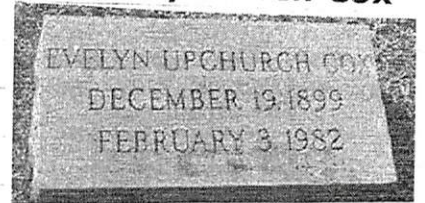

① RPA FOLLOWUP ON CONTACT FROM **KENNON COX** B/S/O EULA
EVELYN U - ABEL U / BARTLEY U SC - JOHN U LENO - 26 APR 2011
FIND A GRAVE

1930 CENSUS - AL
PICKENS CO. - CARROLLTON

Clayton C Cox SR MD	1891	39 AL
Ella A Cox WIFE	1900	30
Francis Cox DAUGHTER	1923	7
Clayton C Cox JR	1925	5
John B Cox SON		4
		[4
		5/12]
Pat Cox SON	1927	2
		[2
		11/12]
Mary Cox DAUGHTER	1929	1
Francis R Cox MOTHER	1850	80

1940 CENSUS AL
PICKENS CO
CARROLLTON

Evelyn Cox HD	1900	40 AL
Frances Cox DAUGHTER	1923	17
Clayton Cox SON	1925	15
John B Cox SON	1926	14
Pat Cox SON	1928	12
Mary Cox DAUGHTER	1929	11

Evelyn Upchurch Cox

Sibling:
Mary Lucile Upchurch Reed (1896 - 1971)*
Evelyn Upchurch Cox (1899 - 1982)

Parents:
Harvey Burton Upchurch (1869 - 1924)
Eula Evelyn McCafferty Upchurch (1873 - 1901)

Clayton C. Cox

Birth: Jan. 18, 1891
Death: Jul. 11, 1930
Pickens County
Alabama, USA

Burial:
Carrollton Cemetery
Carrollton
Pickens County
Alabama, USA

Husband of Eula Evelyn Upchurch.

I. ABEL U, SR - HEAD OF CLAN
A. BARTLEY U
1. JOHN U

(CS 29) [BIO FILE NOTED
JW VALLEY
FILES