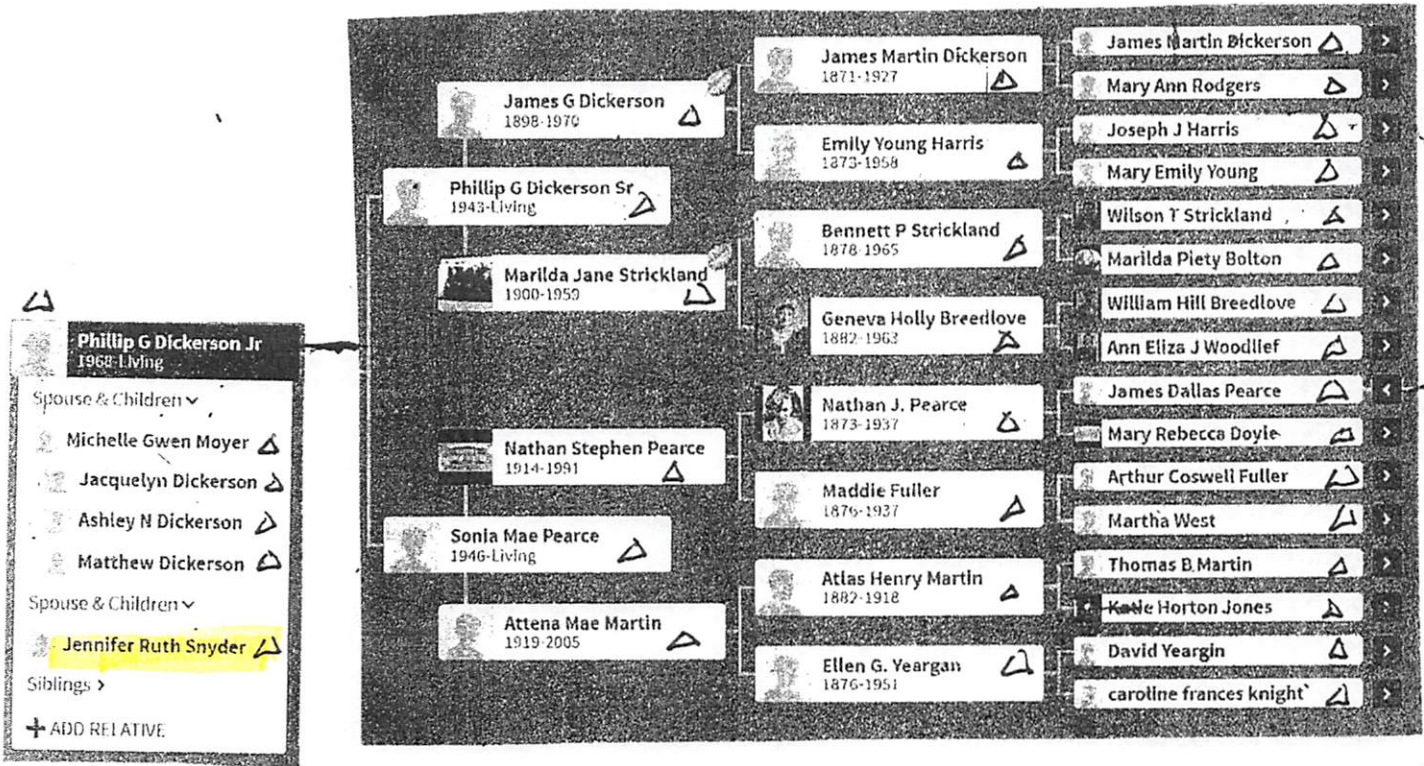

**Phillip G Dickerson Jr**  
1968-Living

Spouse & Children

- Michelle Gwen Moyer
- Jacquelyn Dickerson
- Ashley N Dickerson
- Matthew Dickerson

Spouse & Children

- Jennifer Ruth Snyder

Siblings

+ ADD RELATIVE