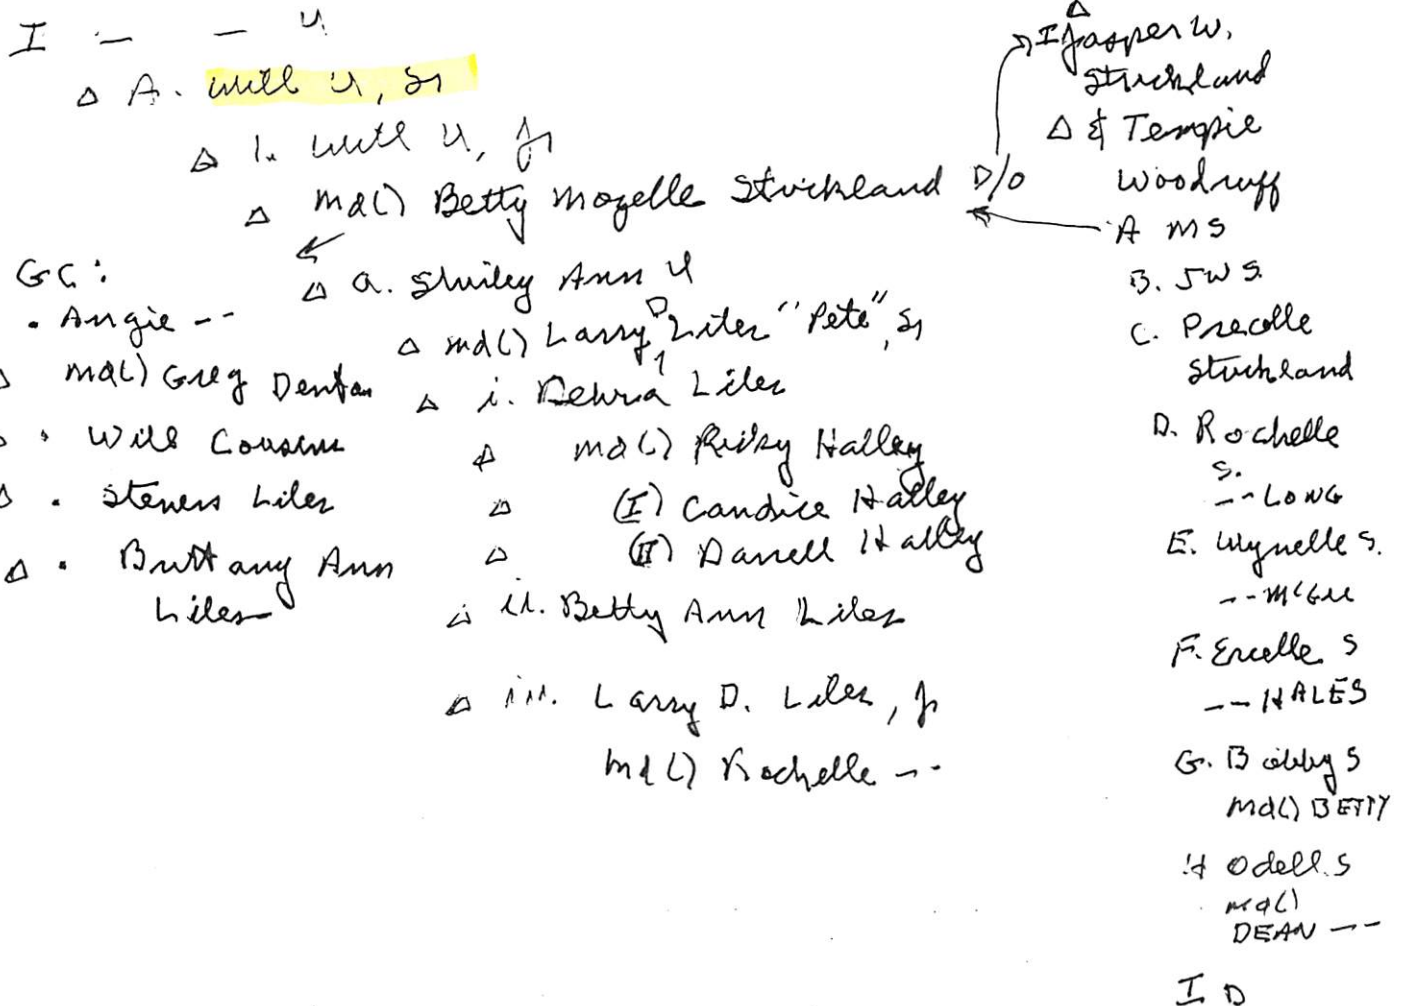

Paper: News & Observer, The (Raleigh, NC)
Deceased: BETTY M. UPCHURCH ZEBULON
Date: January 2, 1998

- Betty Mozelle Upchurch, 78, died Thursday, January 1, 1998 at Wake Medical Center after a long illness.

Funeral 2 p.m. Saturday at Zebulon Baptist Church. Burial in Gethsemane Memorial Gardens.

Surviving are daughter, Shirley Ann Upchurch Liles of Zebulon; sisters, Rochelle Long and Wynelle McGee, both of Zebulon and Ercelle Hales of Raleigh; brothers, Bobby and wife, Betty Strickland of Zebulon, Odell and wife, Dean Strickland of Knightdale; sister-in-law, Pat Morgan of Middlesex; grandchildren, Debra Liles and husband, Ricky Halley, Betty Ann Liles, Larry D. Liles Jr. and wife, Rochelle; great-grandchildren, Angie and husband, Greg Denton, Candice Halley, Darrell Halley, Will Cousins, Steven Liles and Brittany Ann Liles.

She was preceded in death by her mother, Tempie Woodruff and father, Jasper W. Strickland; brothers, J.W. Strickland and Precelle Strickland; husband, Will Upchurch Jr. and a son-in-law, Larry "Pete" Liles.

Visitation 7-8:30 p.m. Friday at Family Funeral Care, 1201 N. Arendell Avenue, Zebulon.

In lieu of flowers, it was mother's wish that memorial donations be made to Wakefield Central Baptist Church, 308 Proctor St., Zebulon, N.C. 27597, designated to the Candice Halley Medical Fund.

Section: Obit
Page: B7
Copyright (c) 1998 The News and Observer