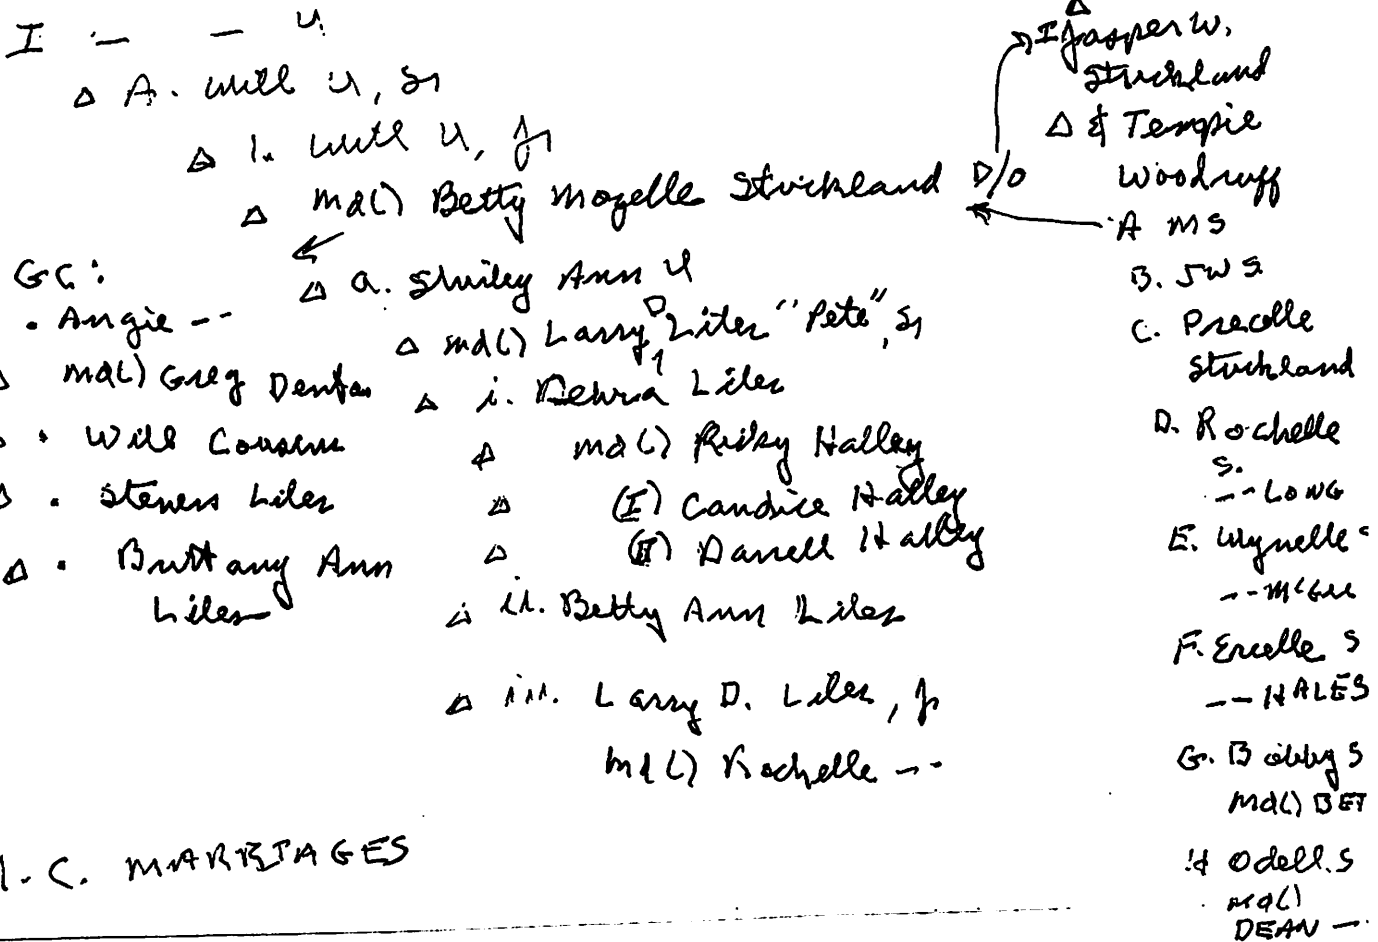

Paper: News & Observer, The (Raleigh, NC)
Deceased: BETTY M. UPCHURCH ZEBULON
Date: January 2, 1998

- Betty Mozelle Upchurch, 78, died Thursday, January 1, 1998 at Wake Medical Center after a long illness.

Funeral 2 p.m. Saturday at Zebulon Baptist Church. Burial in Gethsemane Memorial Gardens.

Surviving are daughter, Shirley Ann Upchurch Liles of Zebulon; sisters, Rochelle Long and Wynelle McGee, both of Zebulon and Ercele Hales of Raleigh; brothers, Bobby and wife, Betty Strickland of Zebulon, Odell and wife, Dean Strickland of Knightdale; sister-in-law, Pat Morgan of Middlesex; grandchildren, Debra Liles and husband, Ricky Halley, Betty Ann Liles, Larry D. Liles Jr. and wife, Rochelle; great-grandchildren, Angie and husband, Greg Denton, Candice Halley, Darrell Halley, Will Cousins, Steven Liles and Brittany Ann Liles.

She was preceded in death by her mother, Tempie Woodruff and father, Jasper W. Strickland; brothers, J.W. Strickland and Precelle Strickland; husband, Will Upchurch Jr. and a son-in-law, Larry "Pete" Liles.

Visitation 7-8:30 p.m. Friday at Family Funeral Care, 1201 N. Arendell Avenue, Zebulon.

In lieu of flowers, it was mother's wish that memorial donations be made to Wakefield Central Baptist Church, 308 Proctor St., Zebulon, N.C. 27597, designated to the Candice Halley Medical Fund.

Section: Obit
Page: B7
Copyright (c) 1998 The News and Observer

N.C. MARRIAGES

Table with 4 columns: Name, birth date, marriage date, spouse. Entry for Will Upchurch: birth: 1917, marriage: 14 Mar 1936, spouse: Betty M. Strickland.